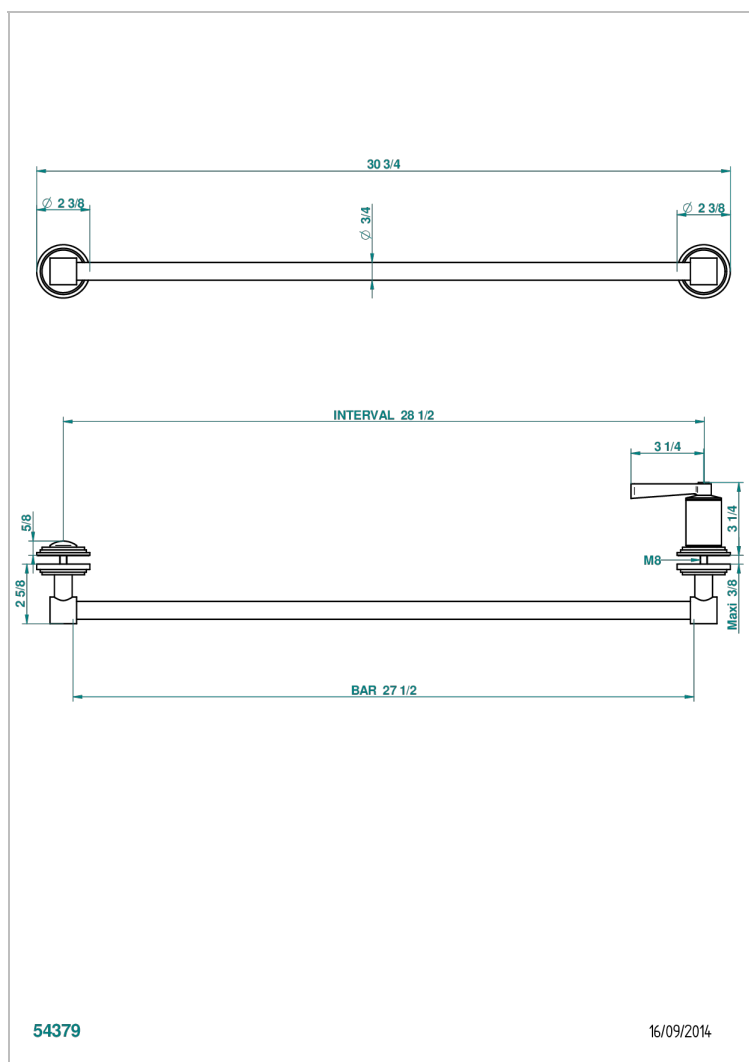

FAUBOURG PORCELANA BLANCA CON MANETAS

G2J-514V

Towel rail with one rail lg 600 mm for glass door with knob on side and escutcheon the other side

CARACTERÍSTICAS

- Faubourg porcelana blanca con manetas
- Towel rail with one rail lg 600 mm for glass door with knob on side and escutcheon the other side

Pvd umber - H66
Pvd umber mate - H67