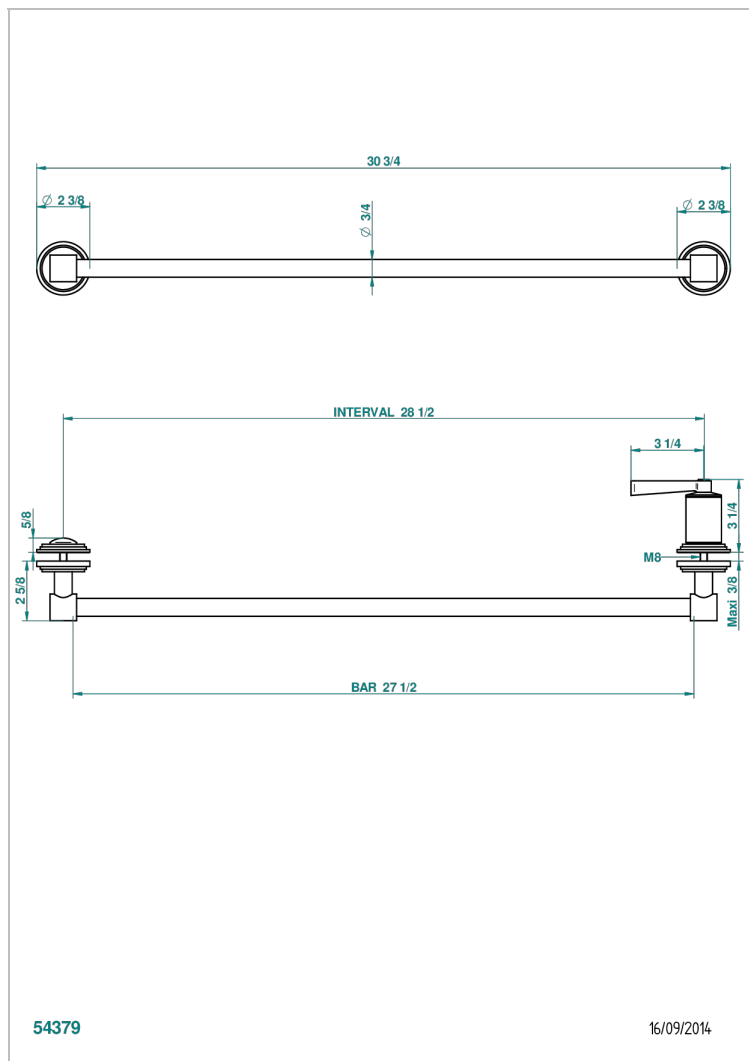

FAUBOURG WHITE PORCELAIN WITH LEVER

G2J-514V

Towel rail with one rail lg 600 mm for glass door with knob on side and escutcheon the other side

CHARACTERISTIC

- Faubourg White Porcelain with lever
- Towel rail with one rail lg 600 mm for glass door with knob on side and escutcheon the other side