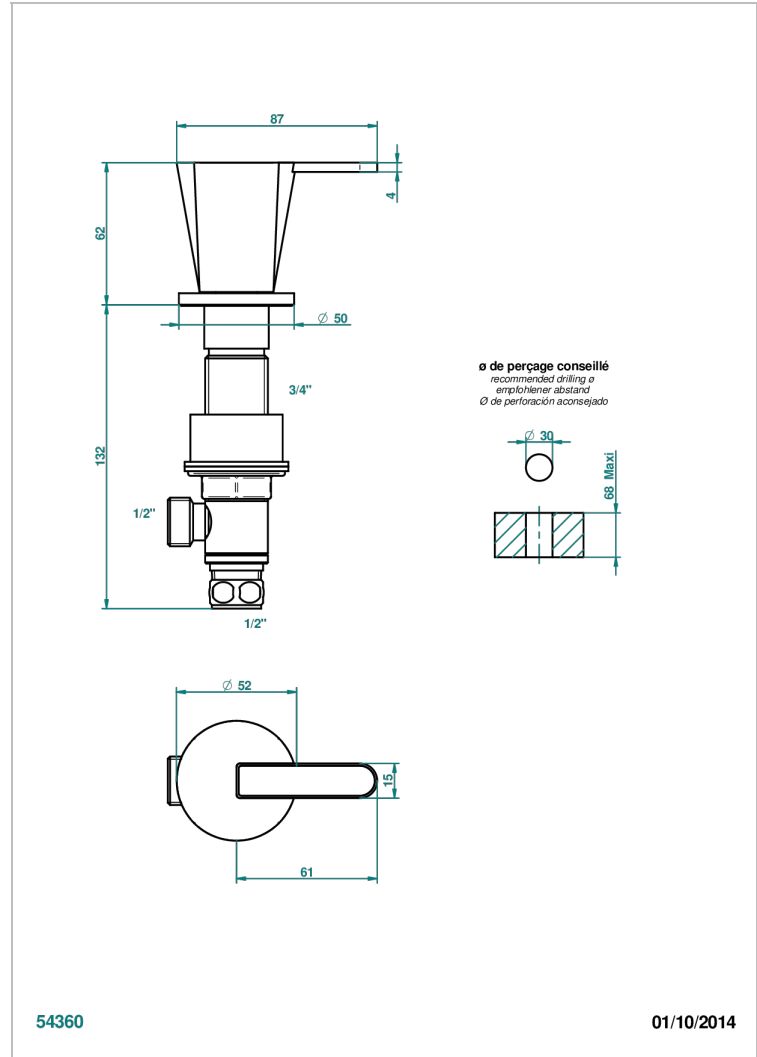

METAMORPHOSE CARBON

G6C-35/C

Rim mounted 1/2" valve, cold

CHARACTERISTIC

- Métamorphose Carbon
- Rim mounted 1/2" valve, cold

AVAILABLE FINITIONS

Antique nickel - H28
Black ceram - D30
Blush PVD - H62
Brass color PVD - H49
Brown bronze color PVD - F33
Gold color PVD - H52