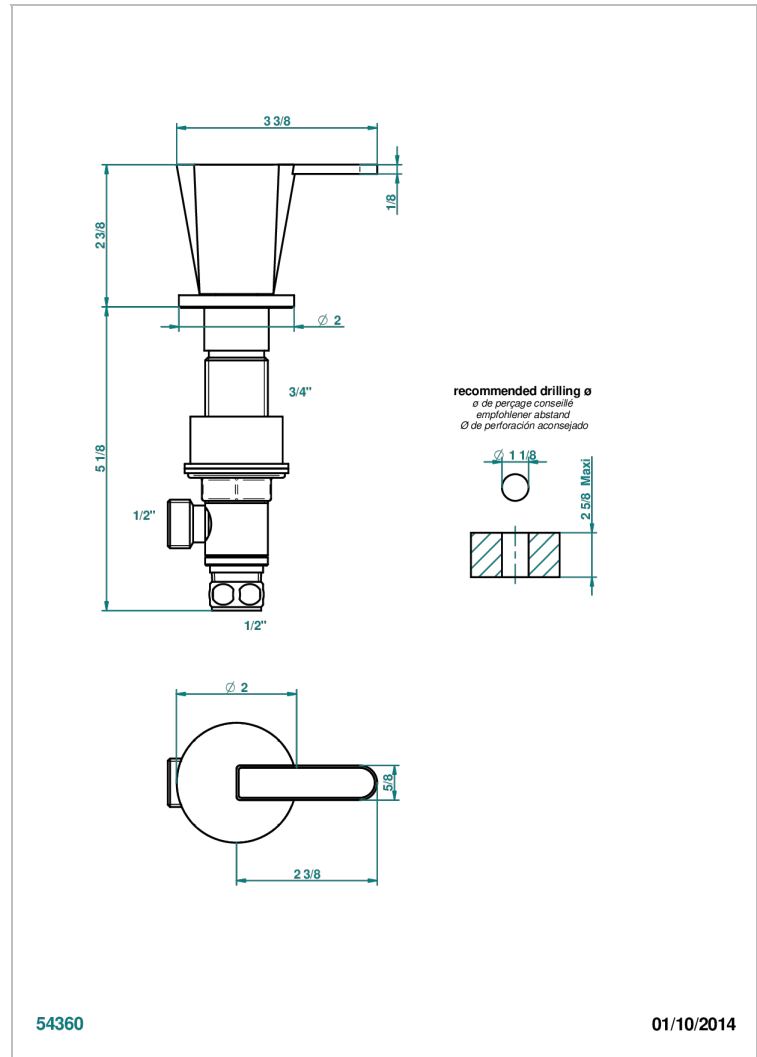

# METAMORPHOSE CARBON

G6C-35/C

Rim mounted 1/2" valve, cold

## CHARACTERISTIC

- Métamorphose Carbon
- Rim mounted 1/2" valve, cold