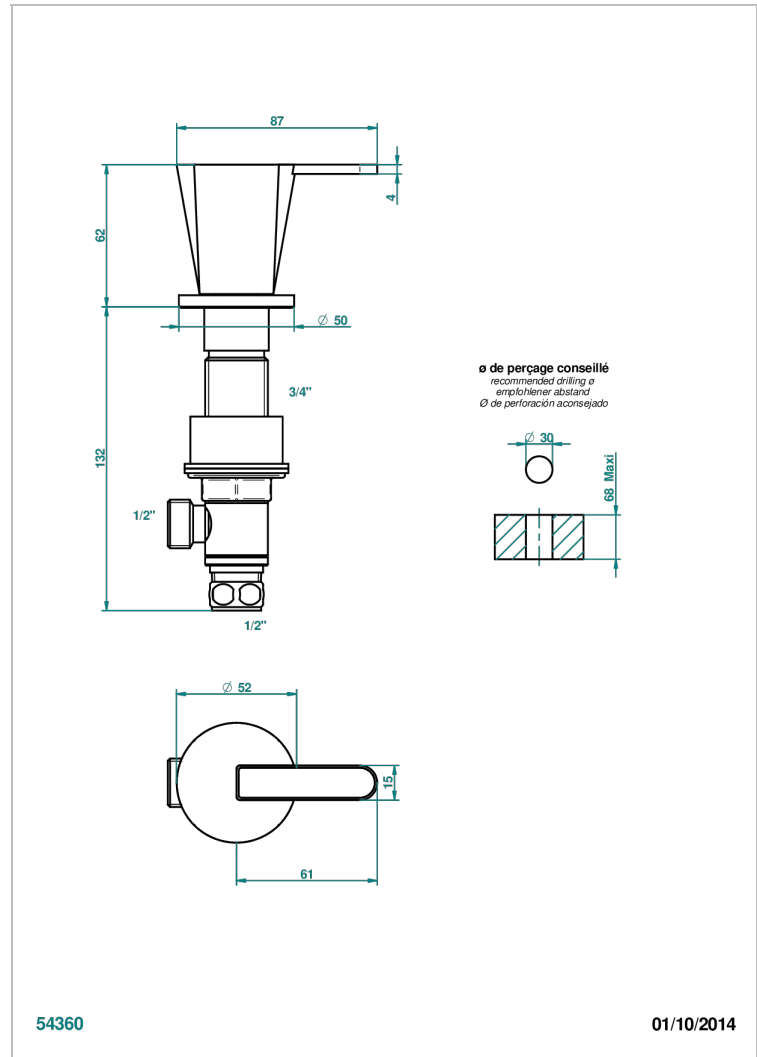

METAMORPHOSE CARBON

G6C-35/C

Rim mounted 1/2" valve, cold

THG[®]
PARIS

54360

01/10/2014

CHARACTERISTIC

- Métamorphose Carbon
- Rim mounted 1/2" valve, cold