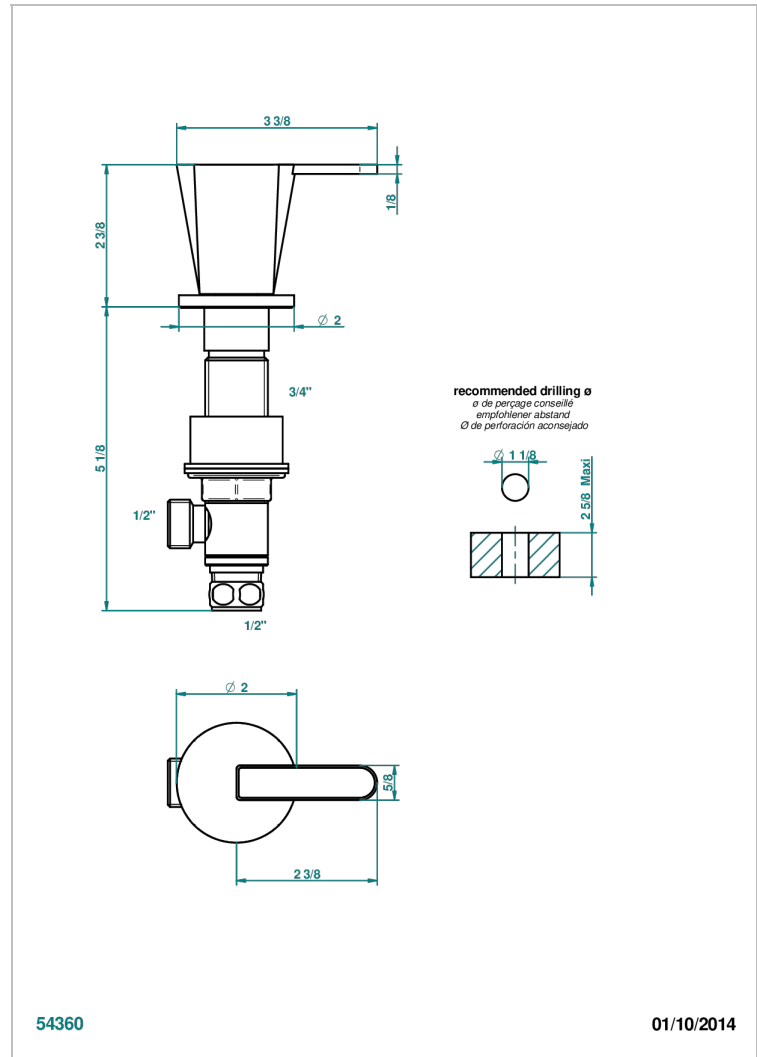

METAMORPHOSE CARBON

G6C-35/C

Rim mounted 1/2" valve, cold

CHARACTERISTIC

- Métamorphose Carbon
- Rim mounted 1/2" valve, cold

AVAILABLE FINITIONS

Antique nickel - H28
Black ceram - D30
Blush PVD - H62
Brass color PVD - H49
Brown bronze color PVD - F33
Gold color PVD - H52