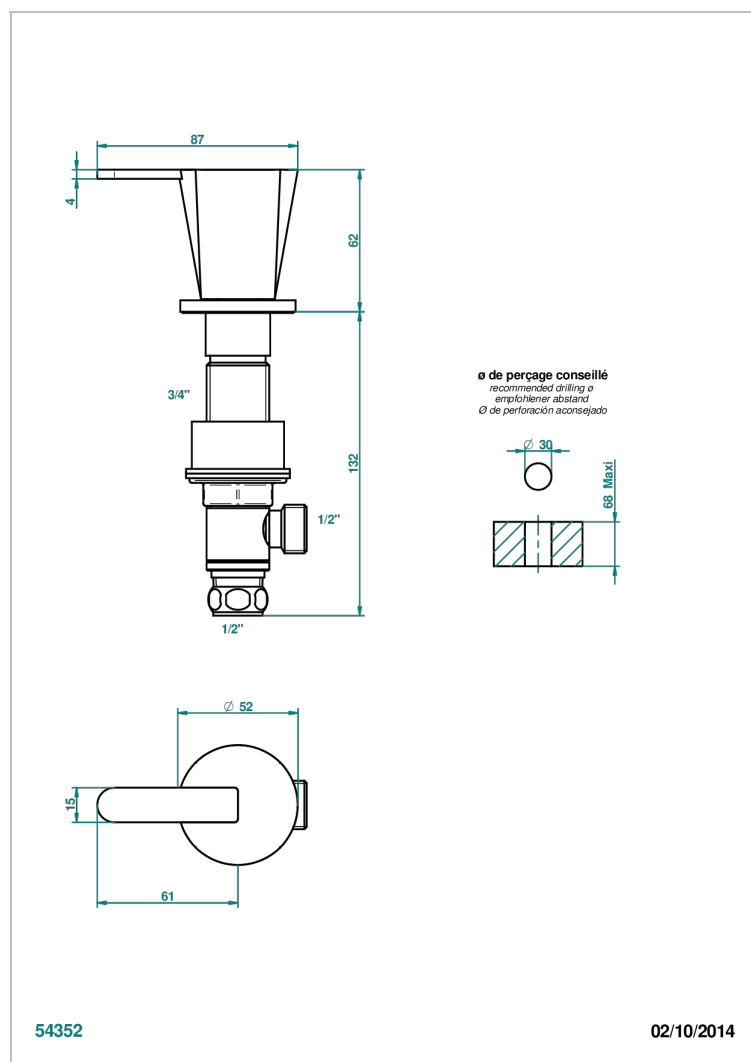

METAMORPHOSE WHITE CERAMIC

G6E-35/H

Rim mounted 1/2" valve, hot

THG[®]
PARIS

CHARACTERISTIC

- Métamorphose White Ceramic
- Rim mounted 1/2" valve, hot

AVAILABLE FINITIONS

Antique nickel - H28
Black ceram - D30
Blush PVD - H62
Brass color PVD - H49
Brown bronze color PVD - F33
Gold color PVD - H52