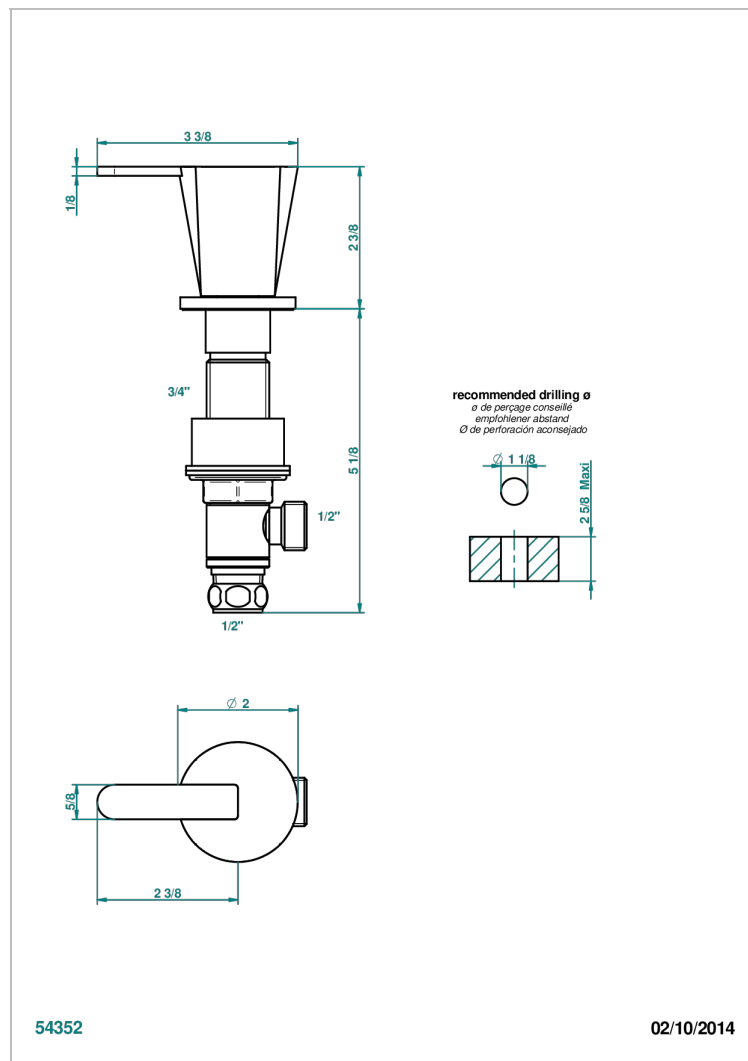

METAMORPHOSE WHITE CERAMIC

G6E-35/H

Rim mounted 1/2" valve, hot

CHARACTERISTIC

- Métamorphose White Ceramic
- Rim mounted 1/2" valve, hot

AVAILABLE FINITIONS

Antique nickel - H28
 Black ceram - D30
 Blush PVD - H62
 Brass color PVD - H49
 Brown bronze color PVD - F33
 Gold color PVD - H52