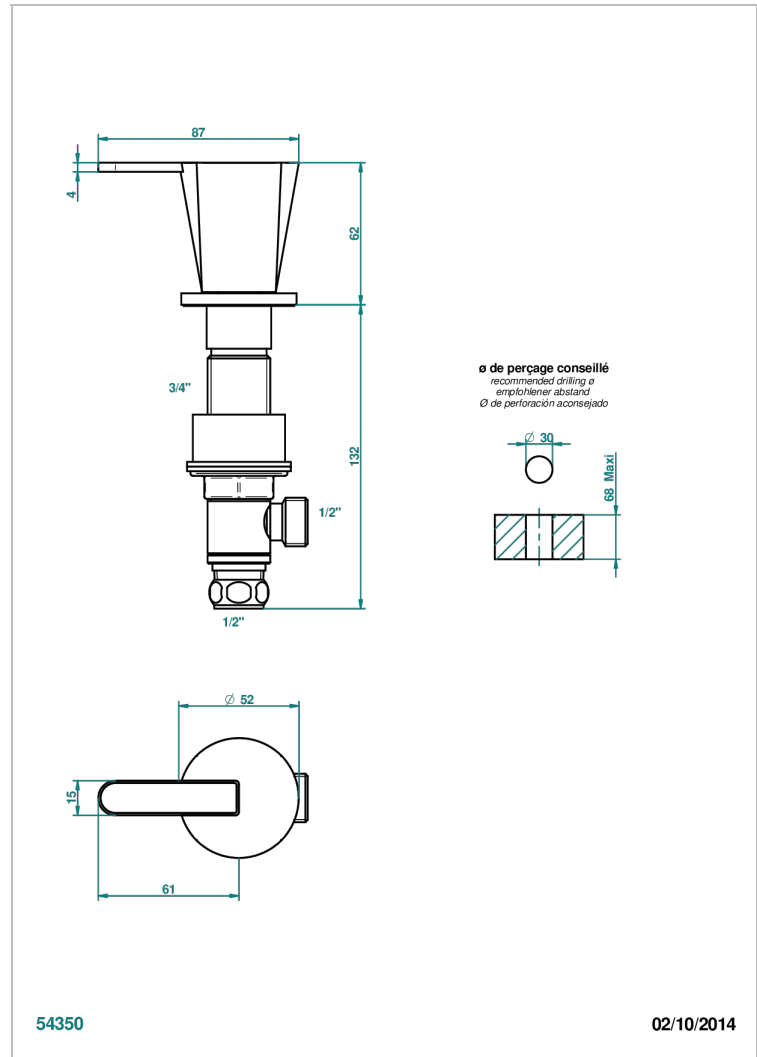

METAMORPHOSE CARBON

G6C-35/H

Rim mounted 1/2" valve, hot

CHARACTERISTIC

- Métamorphose Carbon
- Rim mounted 1/2" valve, hot

AVAILABLE FINITIONS

Antique nickel - H28
Black ceram - D30
Blush PVD - H62
Brass color PVD - H49
Brown bronze color PVD - F33
Gold color PVD - H52