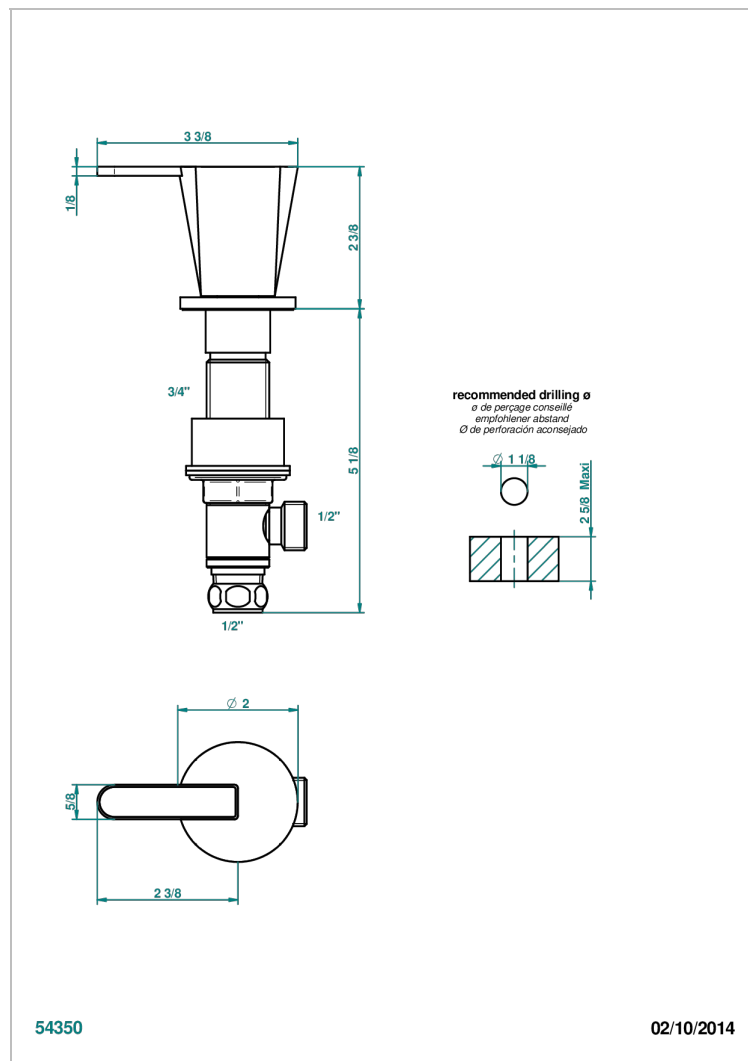

# METAMORPHOSE CARBON

G6C-35/H

Rim mounted 1/2" valve, hot

## CHARACTERISTIC

- Métamorphose Carbon
- Rim mounted 1/2" valve, hot