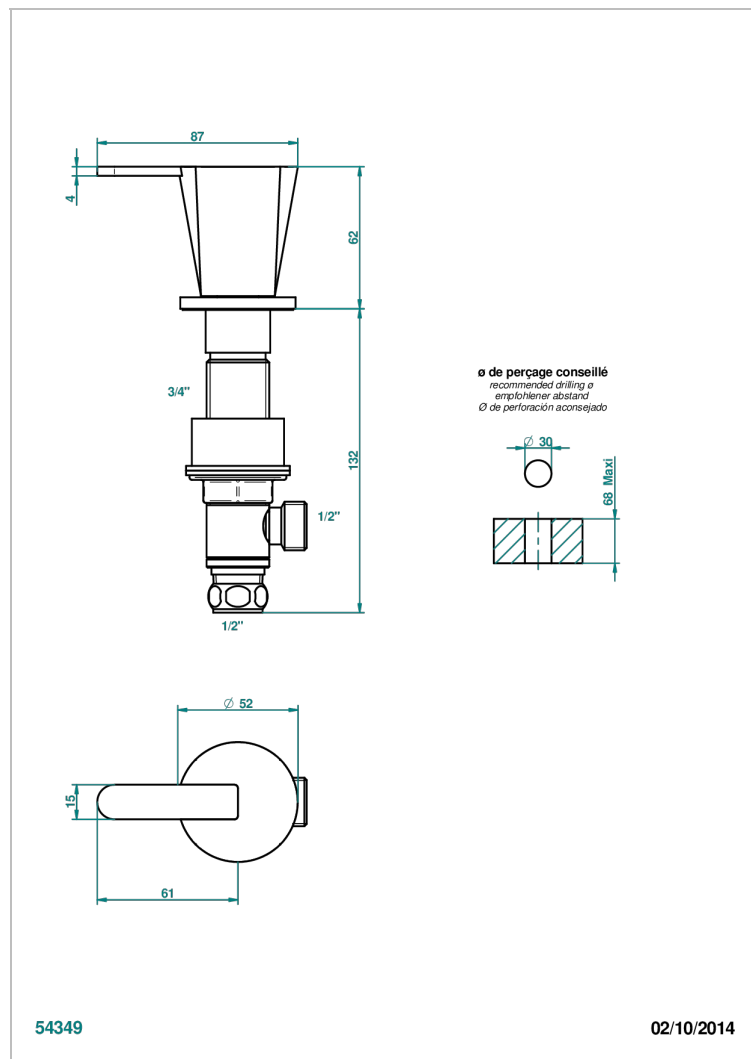

# METAMORPHOSE WITH LEVER

G6B-35/H

Rim mounted 1/2" valve, hot

## CHARACTERISTIC

- Métamorphose with lever
- Rim mounted 1/2" valve, hot