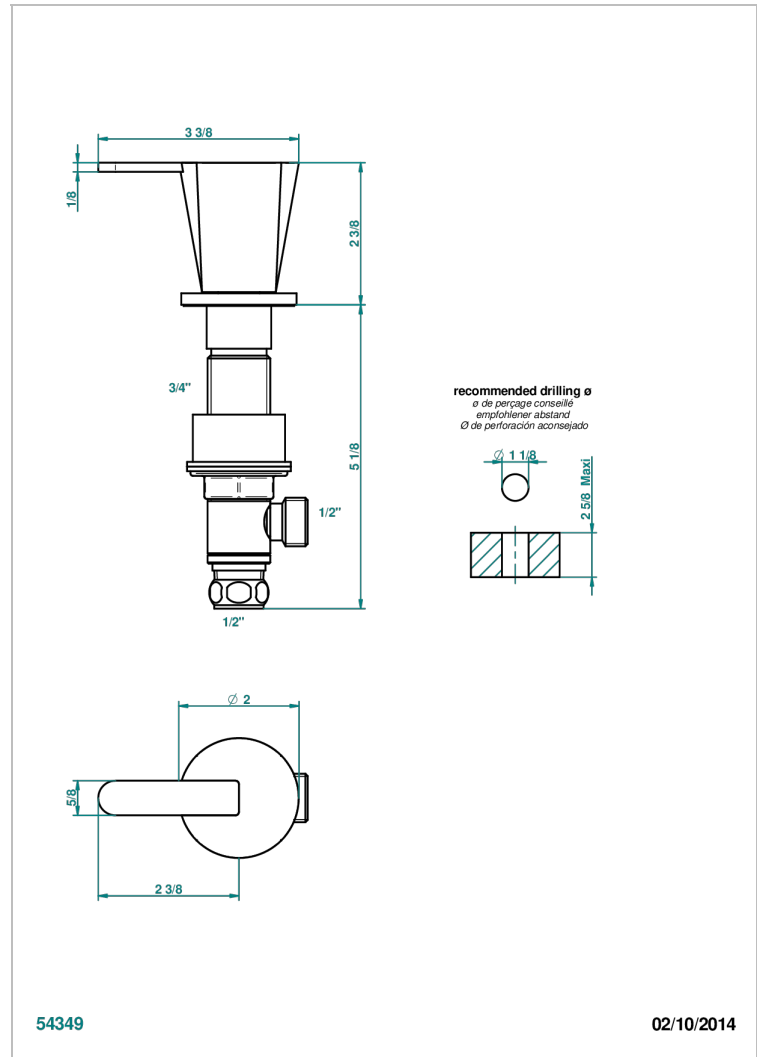

# METAMORPHOSE WITH LEVER

G6B-35/H

Rim mounted 1/2" valve, hot

THG<sup>®</sup>  
PARIS

## CHARACTERISTIC

- Métamorphose with lever
- Rim mounted 1/2" valve, hot