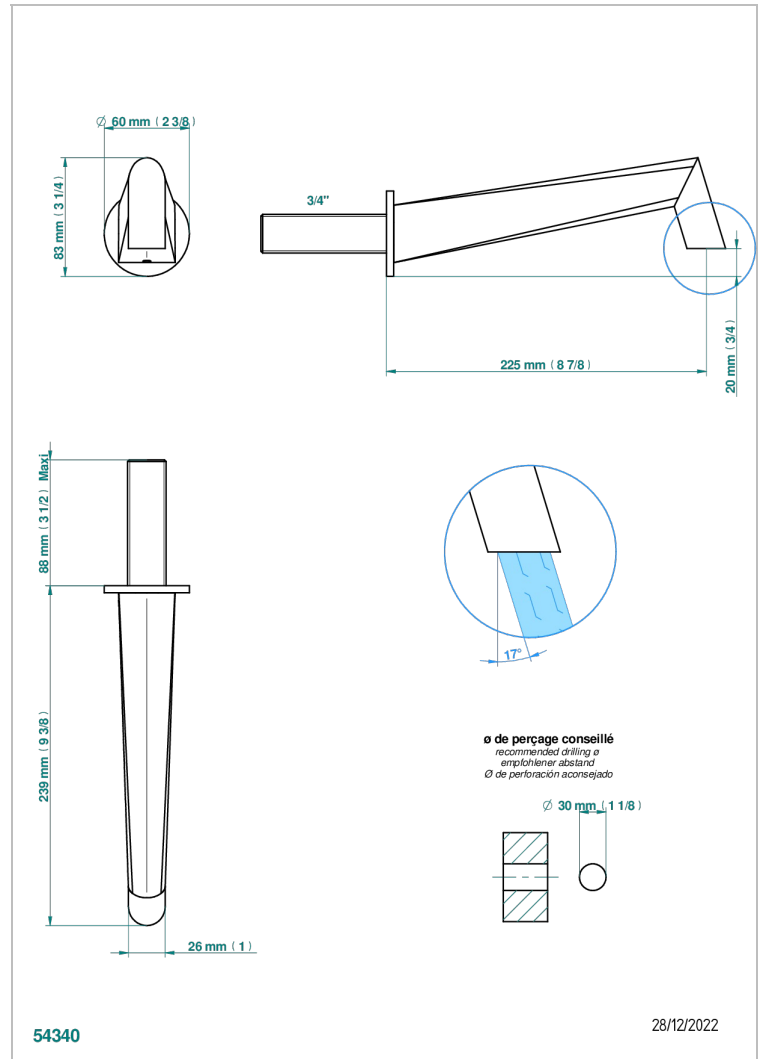

NEW ISLAND

U5N-42SGB

Bath spout, wall mounted

THG[®]
PARIS

CHARACTERISTIC

- New Island
- Bath spout, wall mounted

AVAILABLE FINITIONS

Black ceram - D30
Blush PVD - H62
Brass color PVD - H49
Brown bronze color PVD - F33
Chrome polished - A02
Gold color PVD - H52

Matt nickel color PVD - H56
Nickel antique / Sovereign - H28
Nickel color PVD - H55
Nickel polished - B01
Soft matt gold - F31
Umber PVD - H66