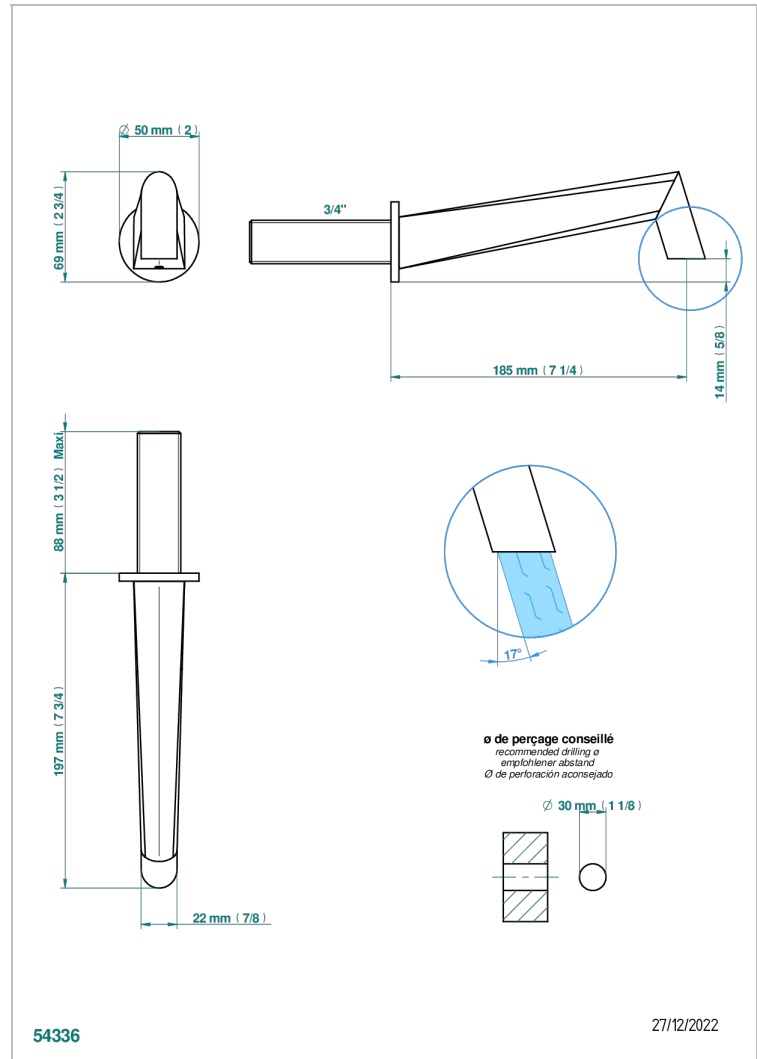

NEW ISLAND

U5N-43GB

Basin wall spout 3/4 no T junction

THG[®]
PARIS

CHARACTERISTIC

- New Island
- Basin wall spout 3/4 no T junction

TECHNICAL SPECS

- Recommandé : 3 bars (max. 5 bars) - Advised : 43,5 psi (max. 72 psi)
- 8,3 l/min à 3 bars (2.2 gpm at 43.5 psi)

AVAILABLE FINITIONS

Antique nickel - H28
Black ceram - D30
Blush PVD - H62
Brass color PVD - H49
Brown bronze color PVD - F33
Gold color PVD - H52

Graphite PVD - H64
Lacquered light bronze - D01
Matt Umber PVD - H67
Matt blush PVD - H60
Matt brass color PVD - H50
Matt brown bronze color PVD - F34