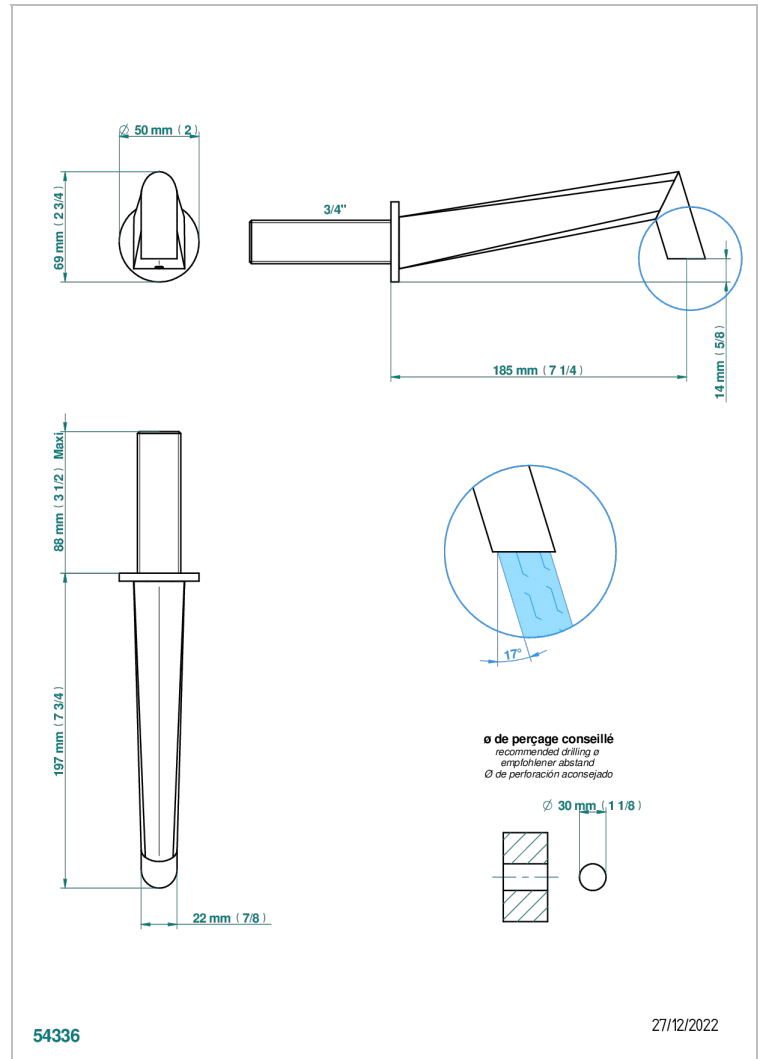

NEW ISLAND

U5N-43GB

Basin wall spout 3/4 no T junction

THG[®]
PARIS

CHARACTERISTIC

- New Island
- Basin wall spout 3/4 no T junction

TECHNICAL SPECS

- Recommandé : 3 bars (max. 5 bars) - Advised : 43,5 psi (max. 72 psi)
- 8,3 l/min à 3 bars (2.2 gpm at 43.5 psi)

AVAILABLE FINITIONS

Antique nickel - H28
Black ceram - D30
Blush PVD - H62
Brass color PVD - H49
Brown bronze color PVD - F33
Gold color PVD - H52

Graphite PVD - H64
Lacquered light bronze - D01
Matt Umber PVD - H67
Matt blush PVD - H60
Matt brass color PVD - H50
Matt brown bronze color PVD - F34