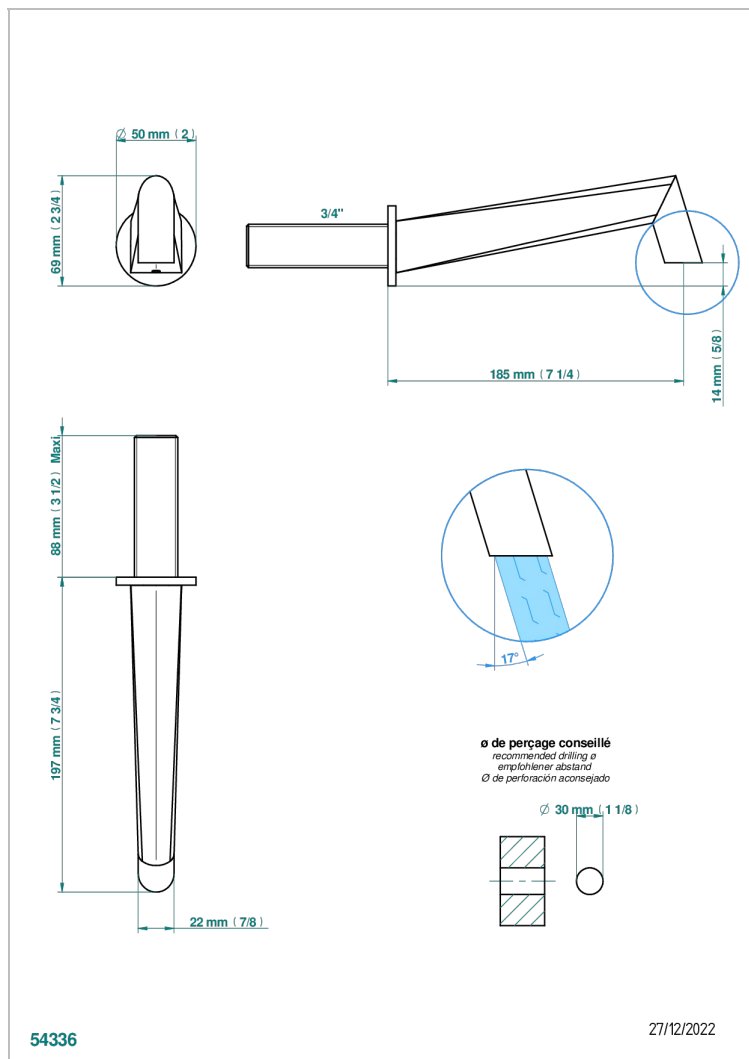

# METAMORPHOSE BLACK CERAMIC

G6D-43GB

Basin wall spout 3/4 no T junction

## CHARACTERISTIC

- Métamorphose Black Ceramic
- Basin wall spout 3/4 no T junction