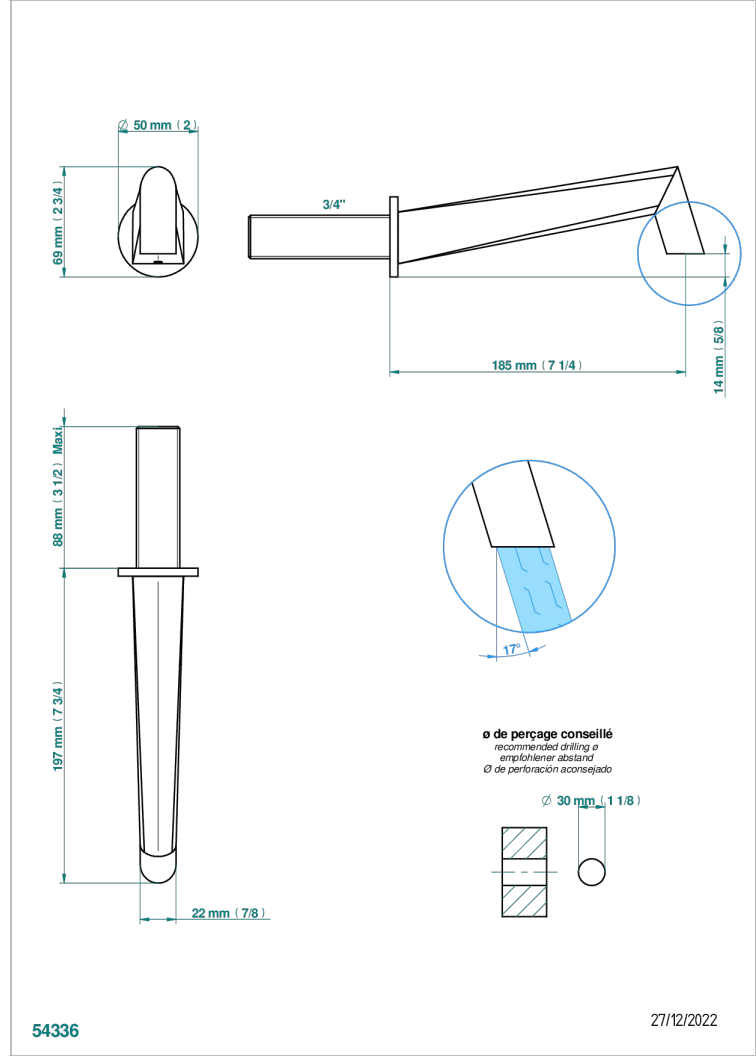

METAMORPHOSE

G6A-43GB

Basin wall spout 3/4 no T junction

THG[®]
PARIS

CHARACTERISTIC

- Métamorphose
- Basin wall spout 3/4 no T junction

TECHNICAL SPECS

- Recommandé : 3 bars (max. 5 bars) - Advised : 43,5 psi (max. 72 psi)
- 8,3 l/min à 3 bars (2.2 gpm at 43.5 psi)

Umber PVD - H66
Varnished matt antique red copper (color finish) - H07