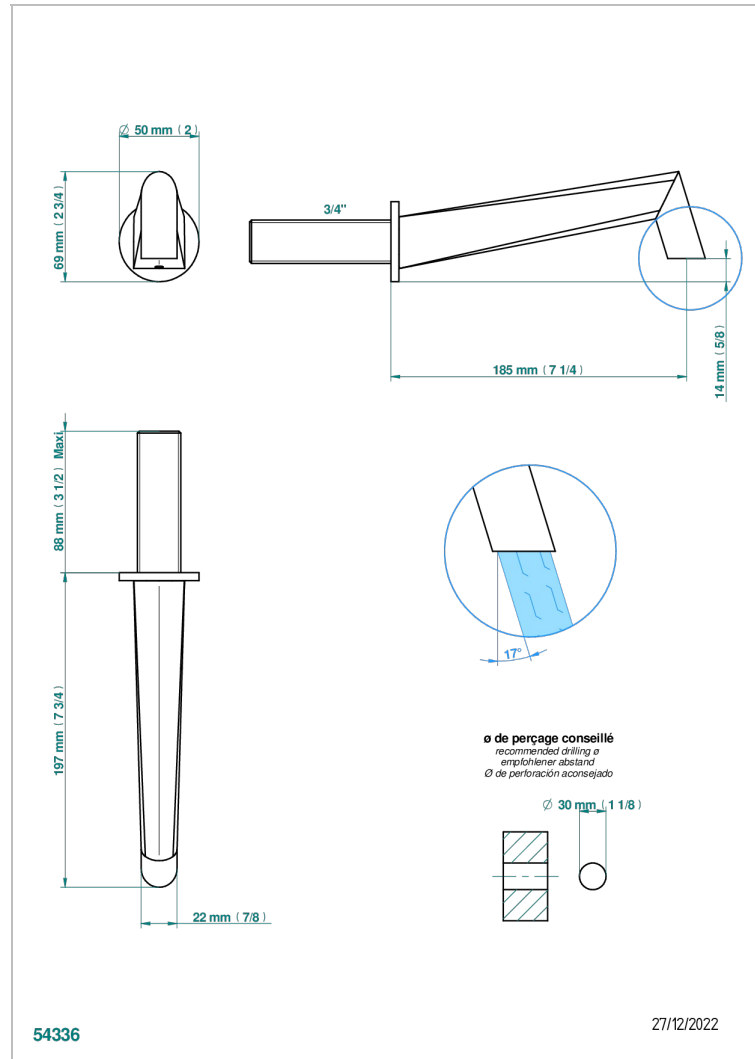

MONTAIGNE VENUS WHITE MARBLE WITH LEVER HANDLES

G3W-43GB

Basin wall spout 3/4 no T junction

CHARACTERISTIC

- Montaigne Venus white marble with lever handles
- Basin wall spout 3/4 no T junction

TECHNICAL SPECS

- Recommandé : 3 bars (max. 5 bars) - Advised : 43,5 psi (max. 72 psi)
- 8,3 l/min à 3 bars (2.2 gpm at 43.5 psi)

AVAILABLE FINITIONS

Antique nickel - H28
Black ceram - D30
Blush PVD - H62
Brass color PVD - H49
Brown bronze color PVD - F33
Gold color PVD - H52