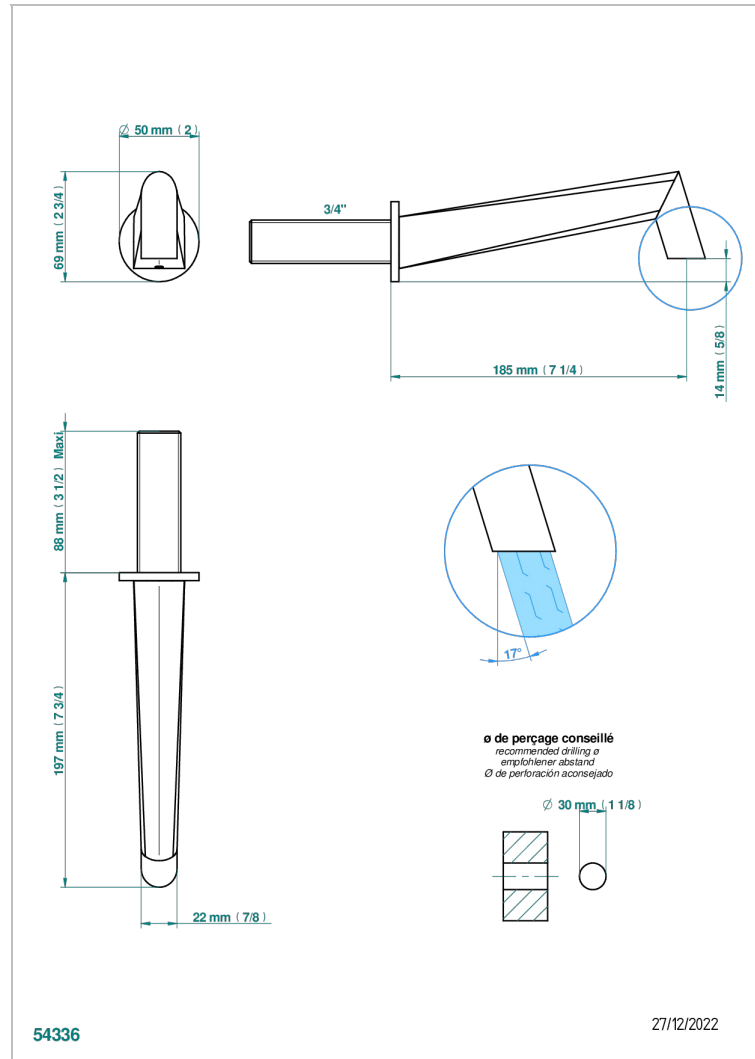

# MONTAIGNE VENUS WHITE MARBLE WITH LEVER HANDLES

G3W-43GB

Basin wall spout 3/4 no T junction

## CARACTERÍSTICAS

- Montaigne Venus white marble with lever handles
- Basin wall spout 3/4 no T junction

## ESPECIFICACIONES TÉCNICAS

- Recommandé : 3 bars (max. 5 bars) - Advised : 43,5 psi (max. 72 psi)
- 8,3 l/min à 3 bars (2.2 gpm at 43.5 psi)