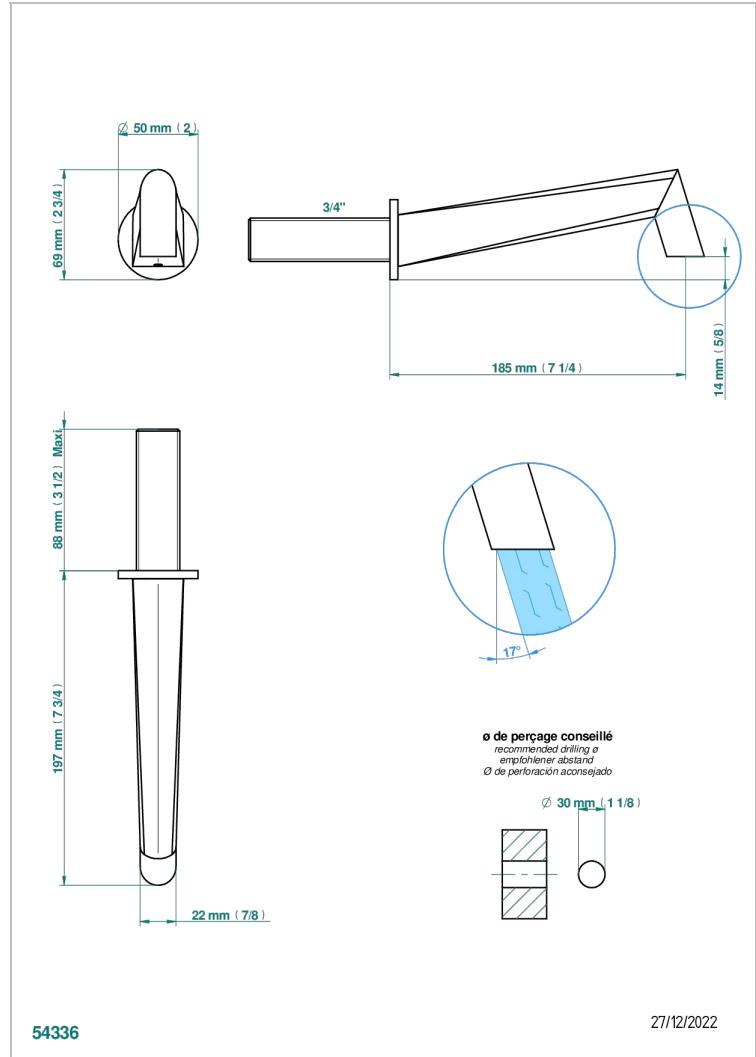

MONTAIGNE VENUS WHITE MARBLE WITH LEVER HANDLES

G3W-43GB

Basin wall spout 3/4 no T junction

CHARACTERISTIC

- Montaigne Venus white marble with lever handles
- Basin wall spout 3/4 no T junction

TECHNICAL SPECS

- Recommandé : 3 bars (max. 5 bars) - Advised : 43,5 psi (max. 72 psi)
- 8,3 l/min à 3 bars (2.2 gpm at 43.5 psi)

AVAILABLE FINITIONS

Antique nickel - H28
Black ceram - D30
Blush PVD - H62
Brass color PVD - H49
Brown bronze color PVD - F33
Gold color PVD - H52