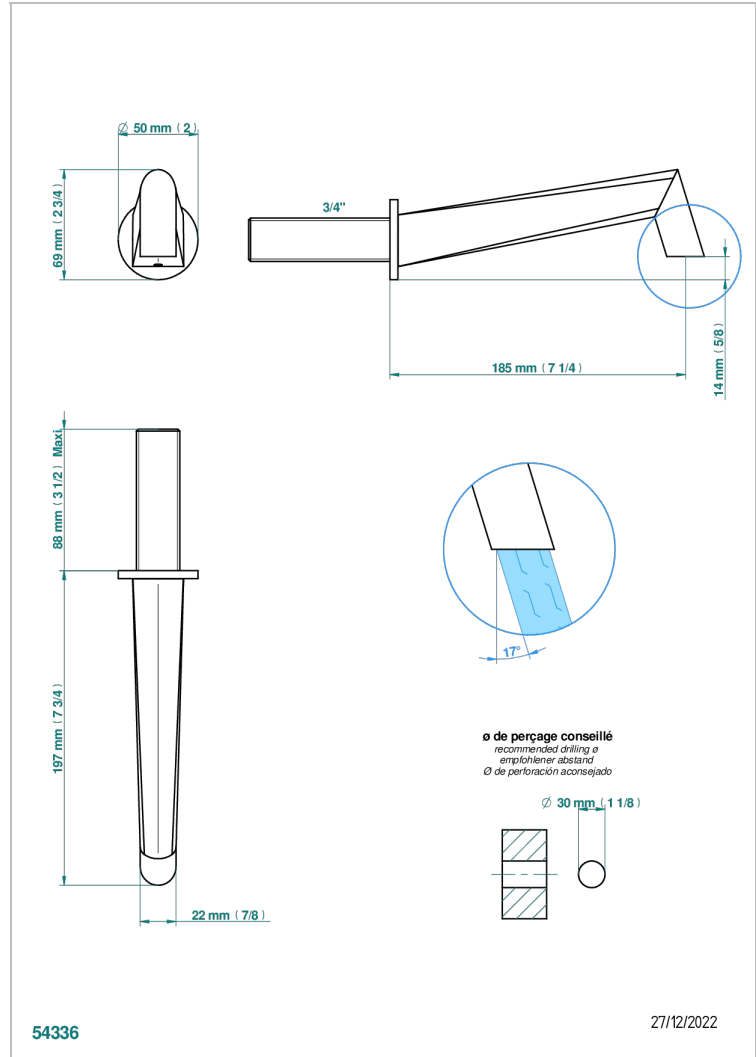

MONTAIGNE VENUS WHITE MARBLE WITH LEVER HANDLES

G3W-43GB

Basin wall spout 3/4 no T junction

EIGENSCHAFTEN

- Montaigne Venus white marble with lever handles
- Basin wall spout 3/4 no T junction

TECHNISCHE DATEN

- Recommandé : 3 bars (max. 5 bars) - Advised : 43,5 psi (max. 72 psi)
- 8,3 l/min à 3 bars (2.2 gpm at 43.5 psi)

VERFÜGBARE OBERFLÄCHEN

Altnickel - H28
Blassgold - F30
Blassgold matt unlackiert - F31
Bronze hell - D01
Chrom - A02
Chrom / gold - G02