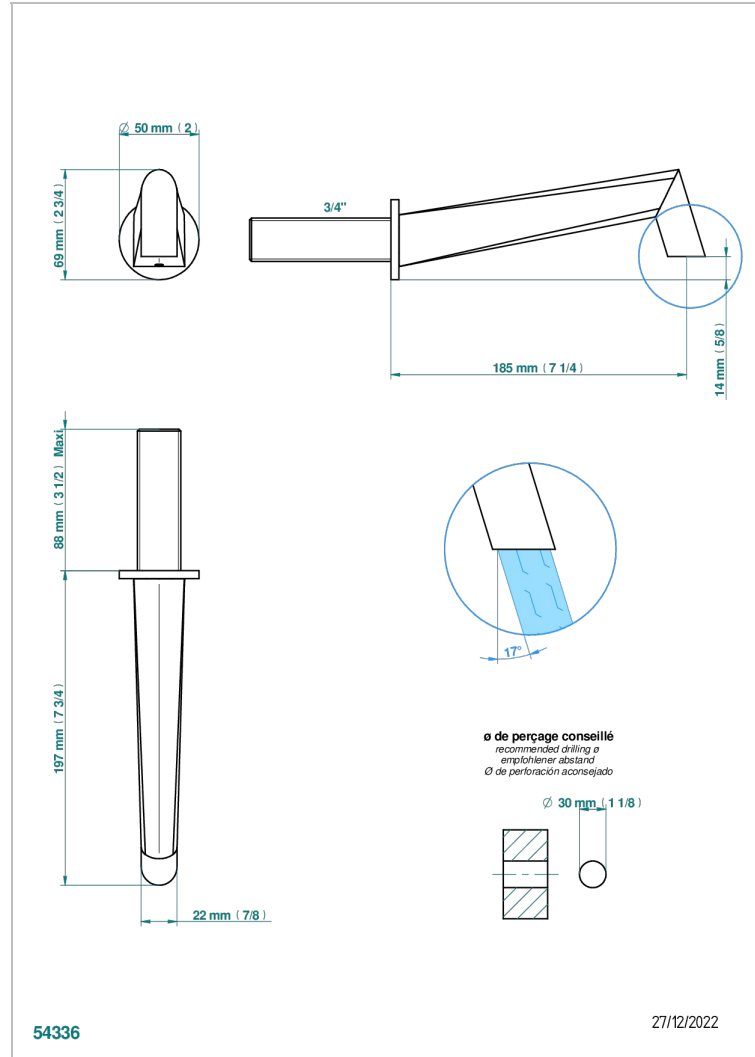

# MONTAIGNE VENUS WHITE MARBLE WITH LEVER HANDLES

G3W-43GB

Basin wall spout 3/4 no T junction

## CHARACTERISTIC

- Montaigne Venus white marble with lever handles
- Basin wall spout 3/4 no T junction