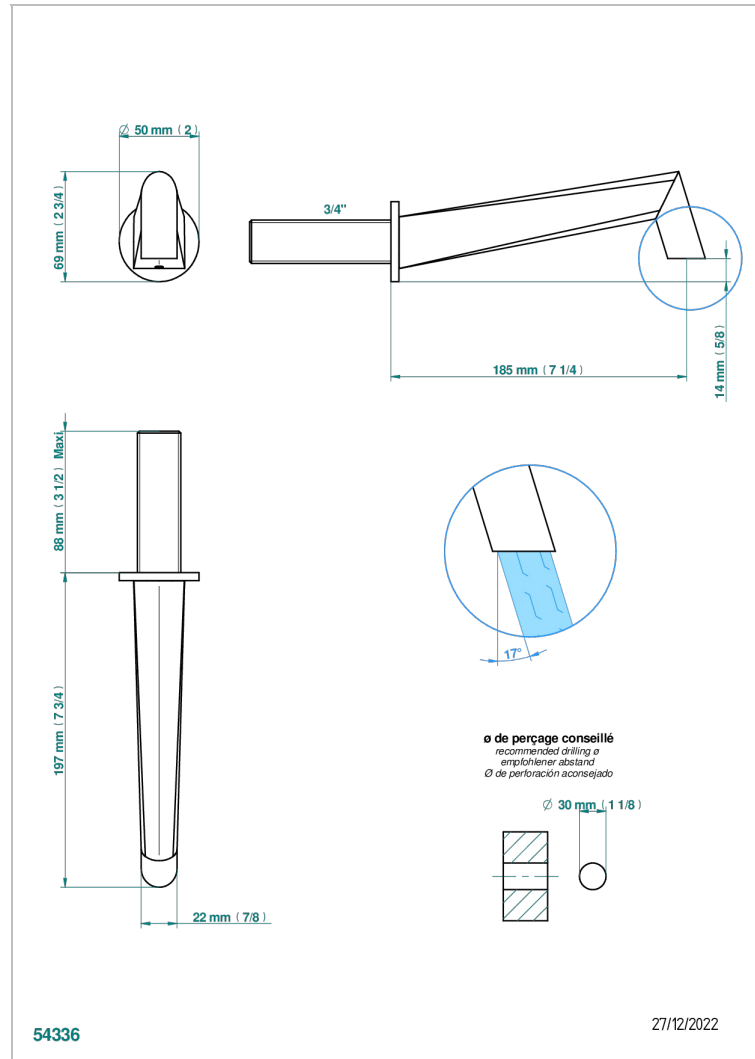

MONTAIGNE VENUS WHITE MARBLE WITH LEVER HANDLES

G3W-43GB

Basin wall spout 3/4 no T junction

EIGENSCHAFTEN

- Montaigne Venus white marble with lever handles
- Basin wall spout 3/4 no T junction

TECHNISCHE DATEN

- Recommandé : 3 bars (max. 5 bars) - Advised : 43,5 psi (max. 72 psi)
- 8,3 l/min à 3 bars (2.2 gpm at 43.5 psi)

VERFÜGBARE OBERFLÄCHEN

Altnickel - H28
Blassgold - F30
Blassgold matt unlackiert - F31
Bronze hell - D01
Chrom - A02
Chrom / gold - G02