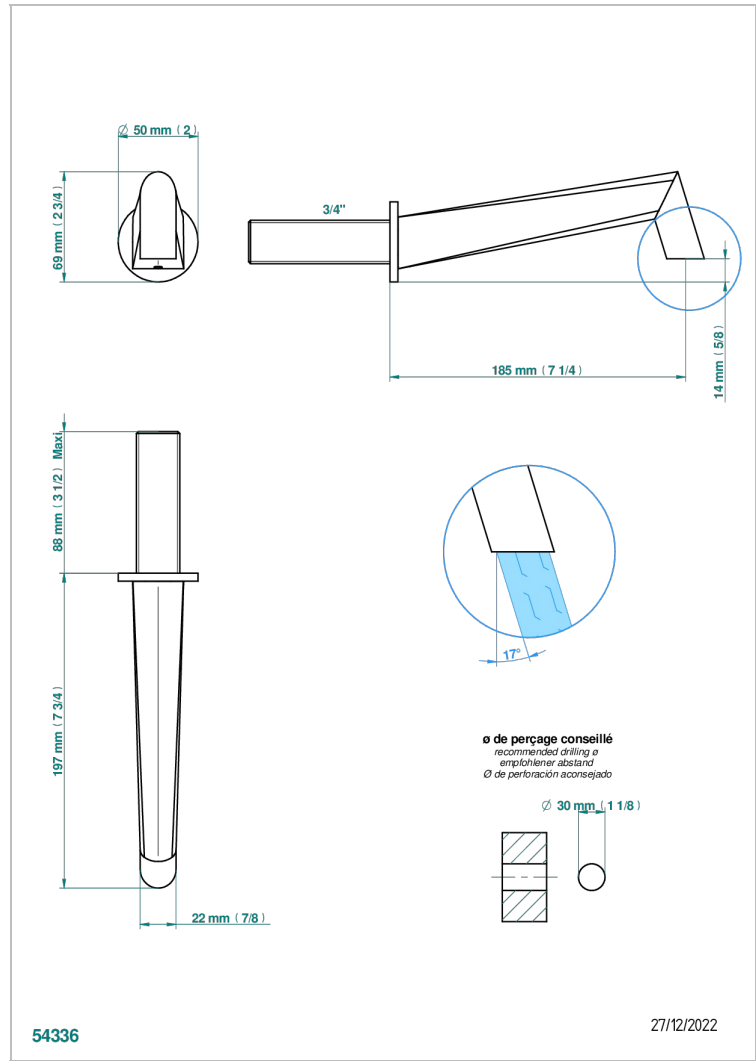

MONTAIGNE VENUS WHITE MARBLE

G3V-43GB

Basin wall spout 3/4 no T junction

CHARACTERISTIC

- Montaigne Venus white marble
- Basin wall spout 3/4 no T junction

TECHNICAL SPECS

- Recommandé : 3 bars (max. 5 bars) - Advised : 43,5 psi (max. 72 psi)
- 8,3 l/min à 3 bars (2.2 gpm at 43.5 psi)