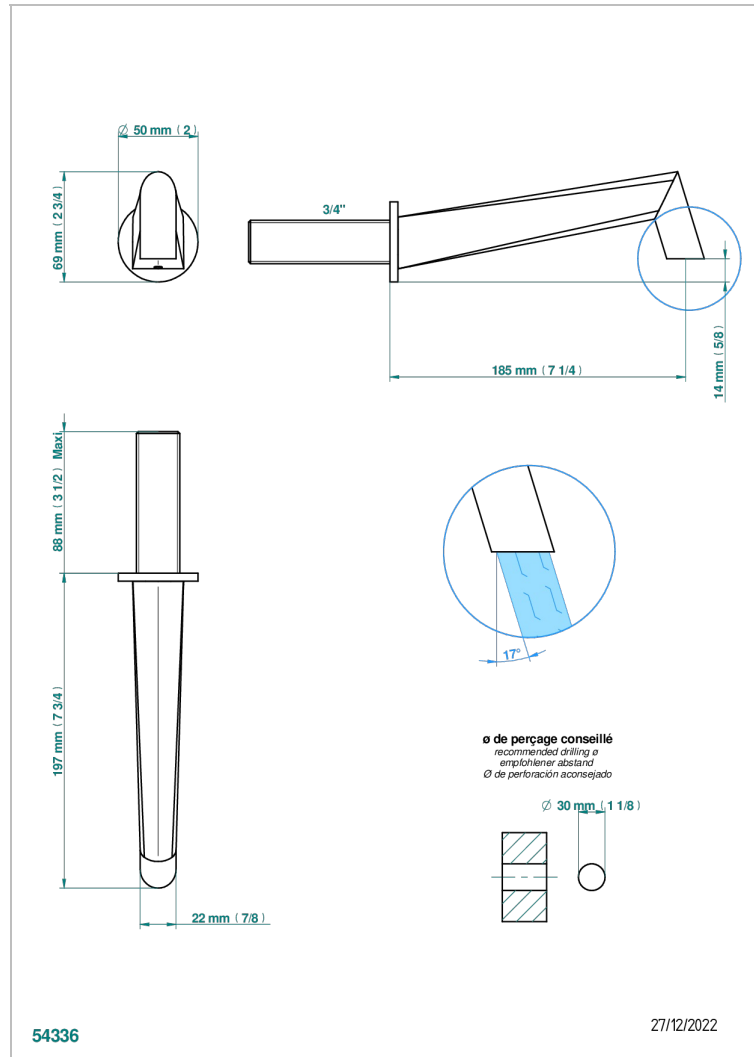

MONTAIGNE VENUS WHITE MARBLE

G3V-43GB

Basin wall spout 3/4 no T junction

THG[®]
PARIS

CARACTERÍSTICAS

- Montaigne Venus white marble
- Basin wall spout 3/4 no T junction

ESPECIFICACIONES TÉCNICAS

- Recommandé : 3 bars (max. 5 bars) - Advised : 43,5 psi (max. 72 psi)
- 8,3 l/min à 3 bars (2.2 gpm at 43.5 psi)