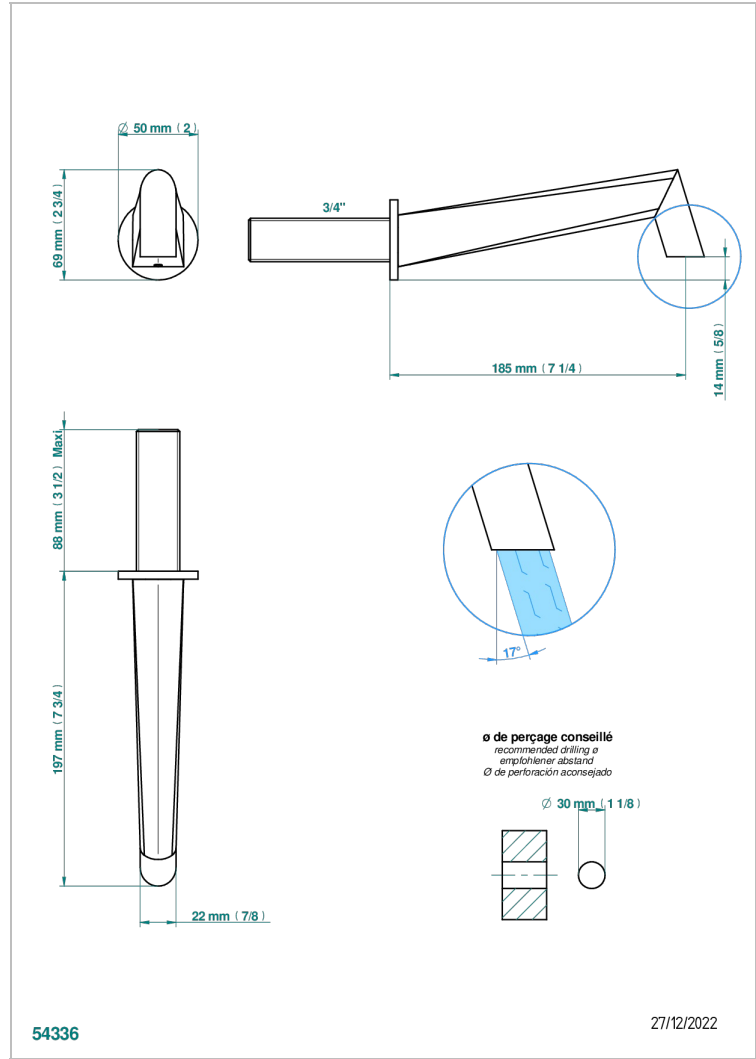

MONTAIGNE VENUS WHITE MARBLE

G3V-43GB

Basin wall spout 3/4 no T junction

THG[®]
PARIS

CARACTERÍSTICAS

- Montaigne Venus white marble
- Basin wall spout 3/4 no T junction

ESPECIFICACIONES TÉCNICAS

- Recommandé : 3 bars (max. 5 bars) - Advised : 43,5 psi (max. 72 psi)
- 8,3 l/min à 3 bars (2.2 gpm at 43.5 psi)