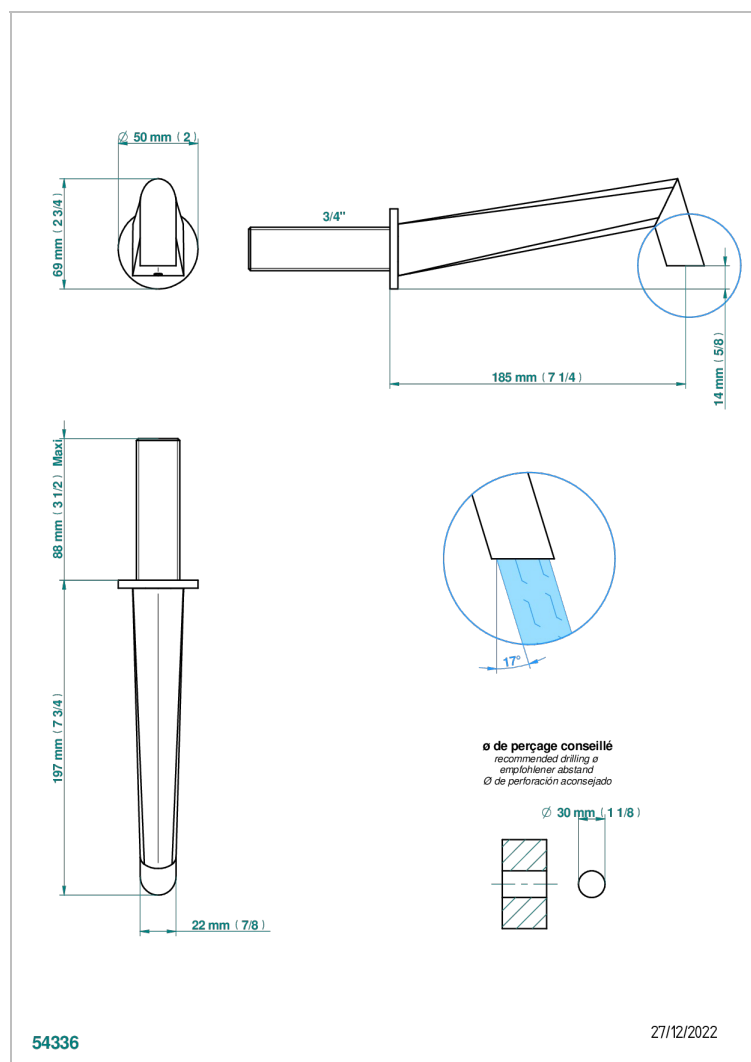

MONTAIGNE VENUS WHITE MARBLE

G3V-43GB

Basin wall spout 3/4 no T junction

CHARACTERISTIC

- Montaigne Venus white marble
- Basin wall spout 3/4 no T junction

TECHNICAL SPECS

- Recommandé : 3 bars (max. 5 bars) - Advised : 43,5 psi (max. 72 psi)
- 8,3 l/min à 3 bars (2.2 gpm at 43.5 psi)