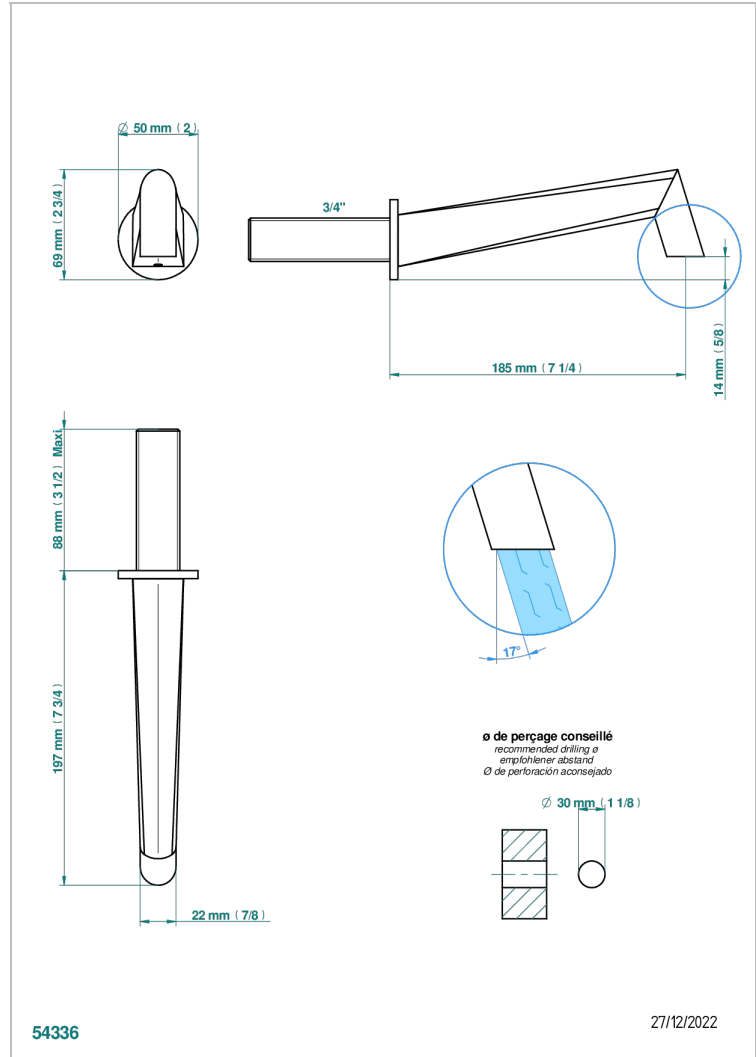

# MONTAIGNE LEONARDO GREY MARBLE WITH LEVER HANDLES

G3U-43GB

Basin wall spout 3/4 no T junction

## CHARACTERISTIC

- Montaigne Leonardo Grey marble with lever handles
- Basin wall spout 3/4 no T junction