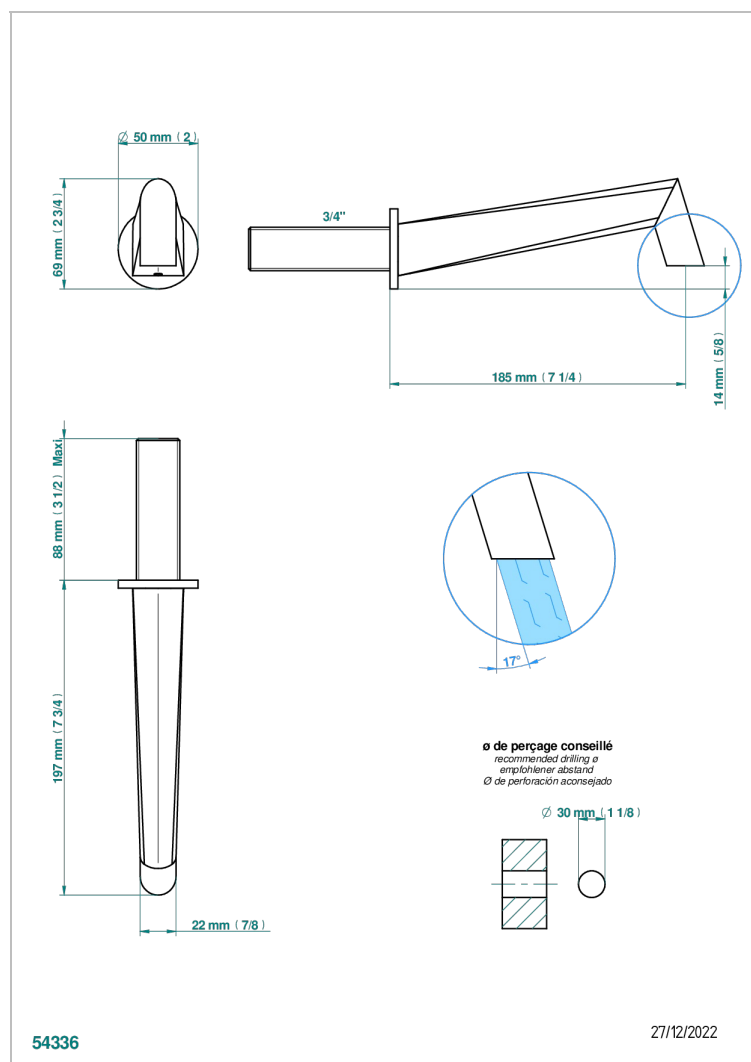

# MONTAIGNE LEONARDO GREY MARBLE

G3T-43GB

Basin wall spout 3/4 no T junction

## CHARACTERISTIC

- Montaigne Leonardo Grey marble
- Basin wall spout 3/4 no T junction