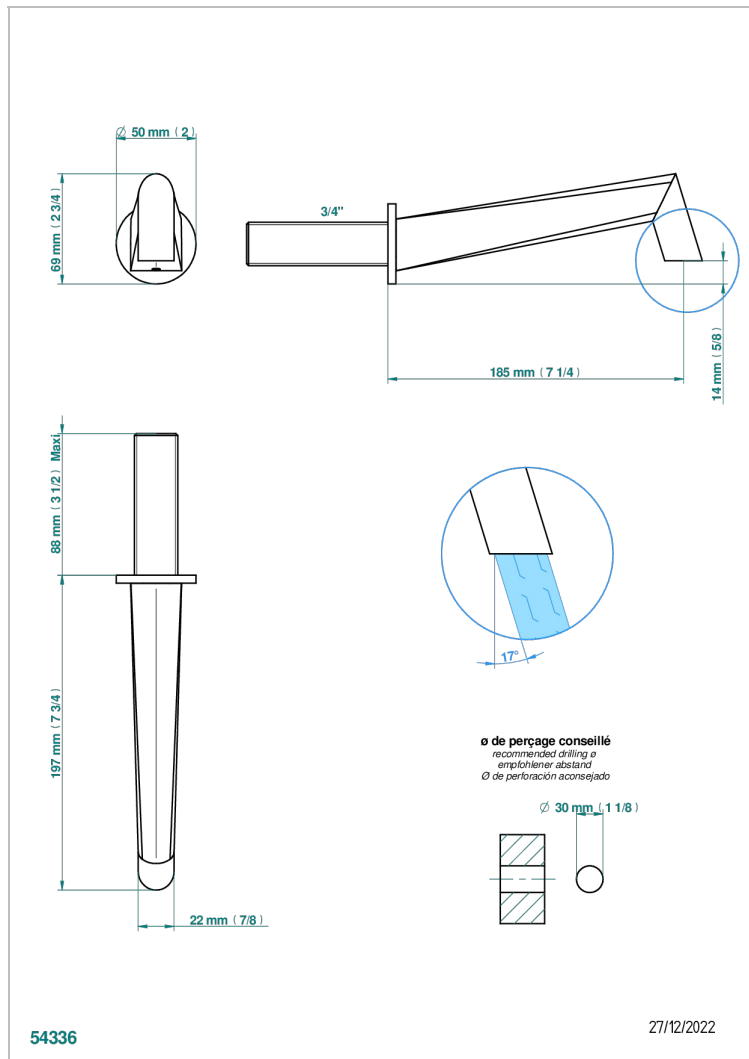

# MONTAIGNE LEONARDO GREY MARBLE

G3T-43GB

Basin wall spout 3/4 no T junction

## CHARACTERISTIC

- Montaigne Leonardo Grey marble
- Basin wall spout 3/4 no T junction