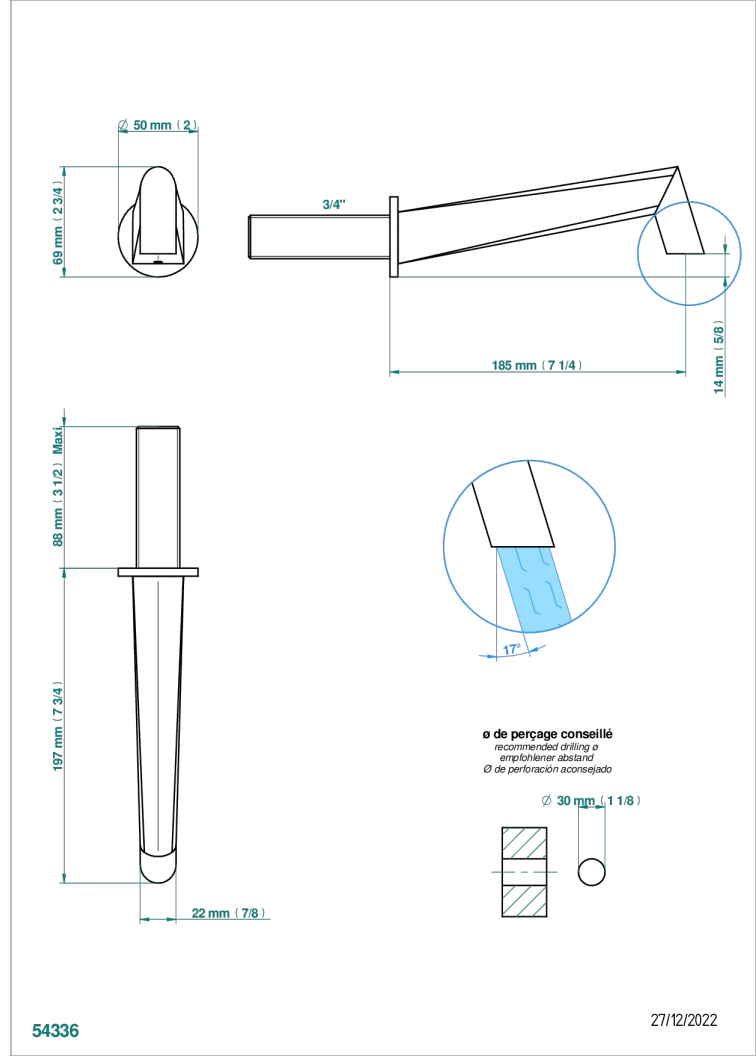

MONTAIGNE GRAND ANTIQUE MARBLE

G3R-43GB

Basin wall spout 3/4 no T junction

CHARACTERISTIC

- Montaigne Grand Antique marble
- Basin wall spout 3/4 no T junction

TECHNICAL SPECS

- Recommandé : 3 bars (max. 5 bars) - Advised : 43,5 psi (max. 72 psi)
- 8,3 l/min à 3 bars (2.2 gpm at 43.5 psi)