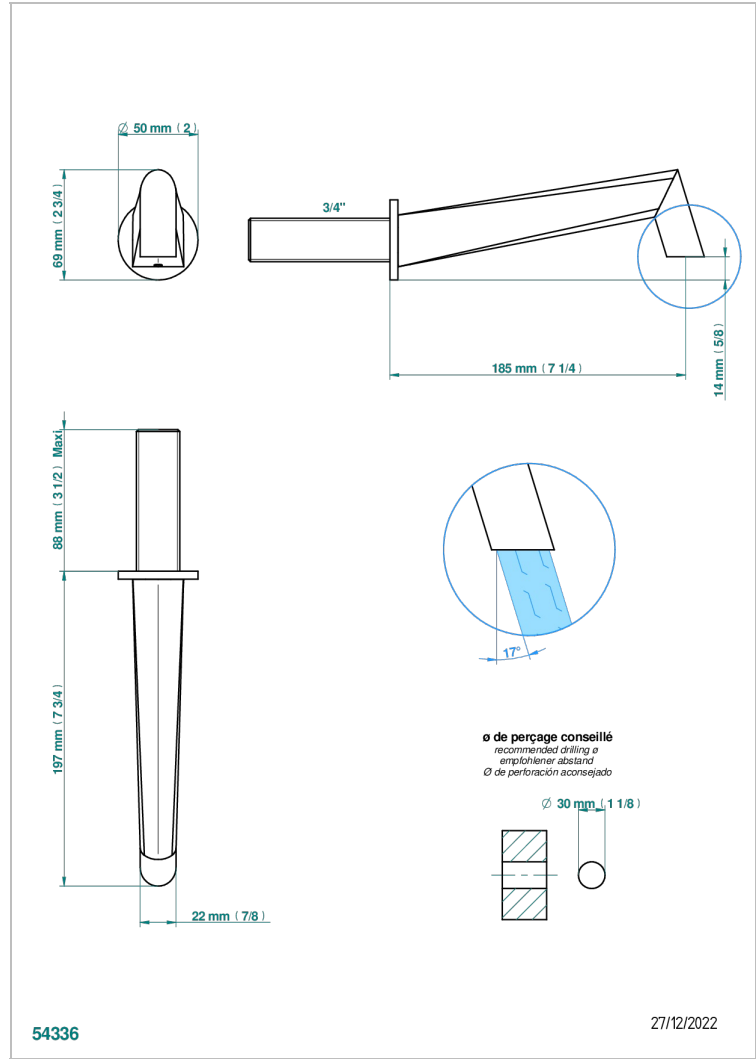

# MONTAIGNE GRAND ANTIQUE MARBLE

G3R-43GB

Basin wall spout 3/4 no T junction

## CHARACTERISTIC

- Montaigne Grand Antique marble
- Basin wall spout 3/4 no T junction