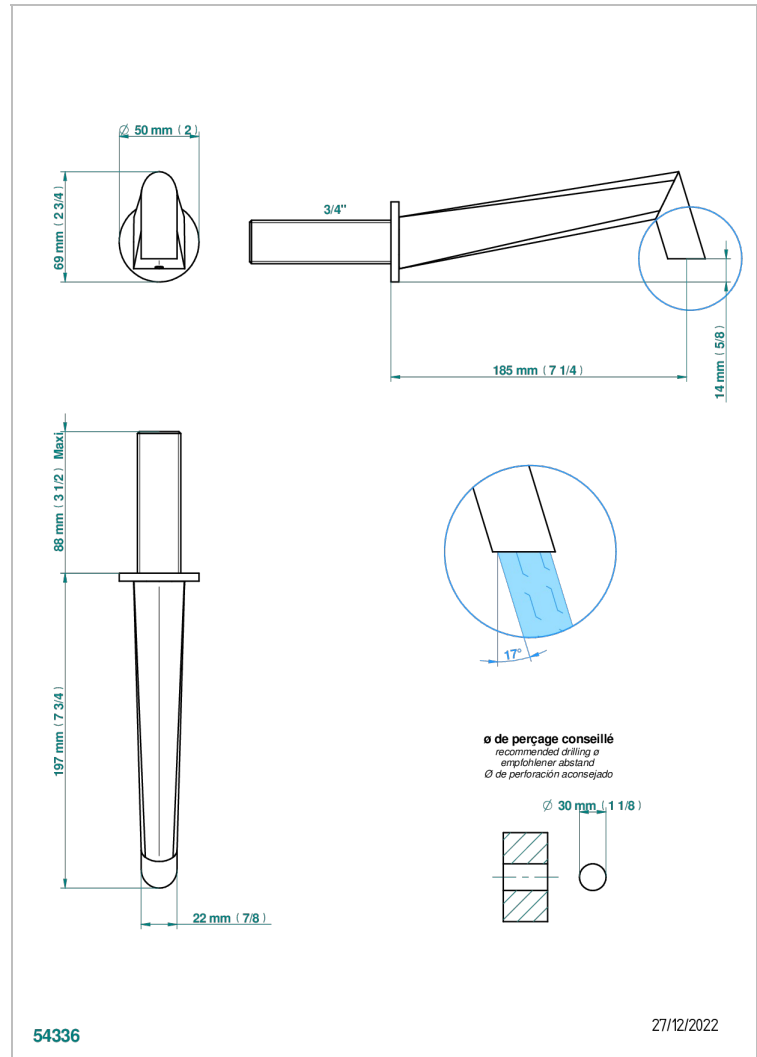

# MONTAIGNE GRAND ANTIQUE MARBLE

G3R-43GB

Basin wall spout 3/4 no T junction

THG<sup>®</sup>  
PARIS

## EIGENSCHAFTEN

- Montaigne Grand Antique marble
- Basin wall spout 3/4 no T junction