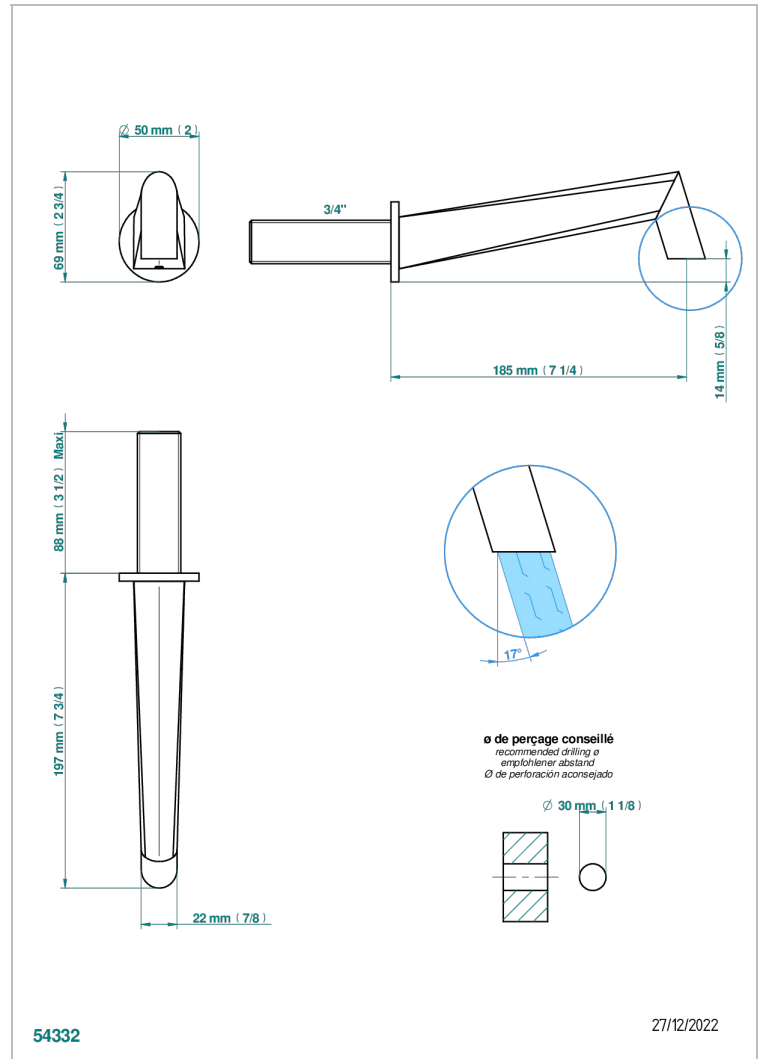

NEW ISLAND

U5N-42GB

Bath spout, wall mounted

THG[®]
PARIS

CHARACTERISTIC

- New Island
- Bath spout, wall mounted

AVAILABLE FINITIONS

Black ceram - D30
Blush PVD - H62
Brass color PVD - H49
Brown bronze color PVD - F33
Chrome polished - A02
Gold color PVD - H52

Matt nickel color PVD - H56
Nickel antique / Sovereign - H28
Nickel color PVD - H55
Nickel polished - B01
Soft matt gold - F31
Umber PVD - H66