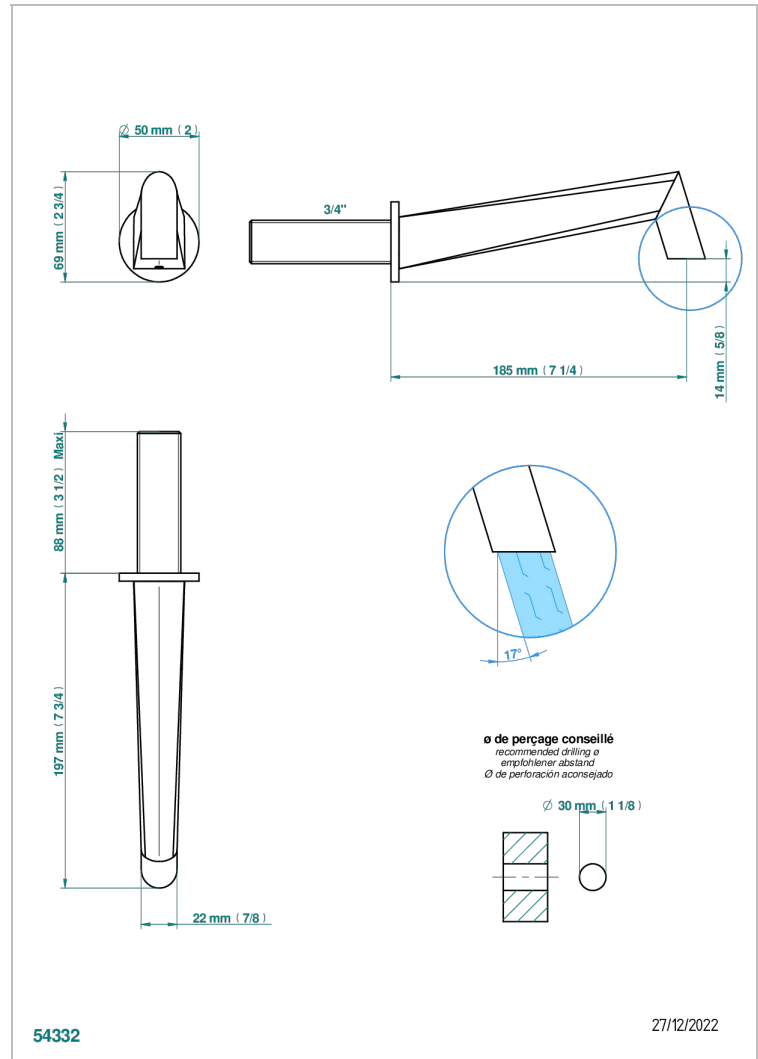

NEW ISLAND

U5N-42GB

Wall mounted bath spout, without T junction

THG[®]
PARIS

CARACTERÍSTICAS

- New Island
- Wall mounted bath spout, without T junction

ACABADOS DISPONIBLES

Bronce claro - D01
Cerámica negra mate - D30
Cromo - A02
Cromo mate - C02
Dorado - F01
Dorado mate - F07