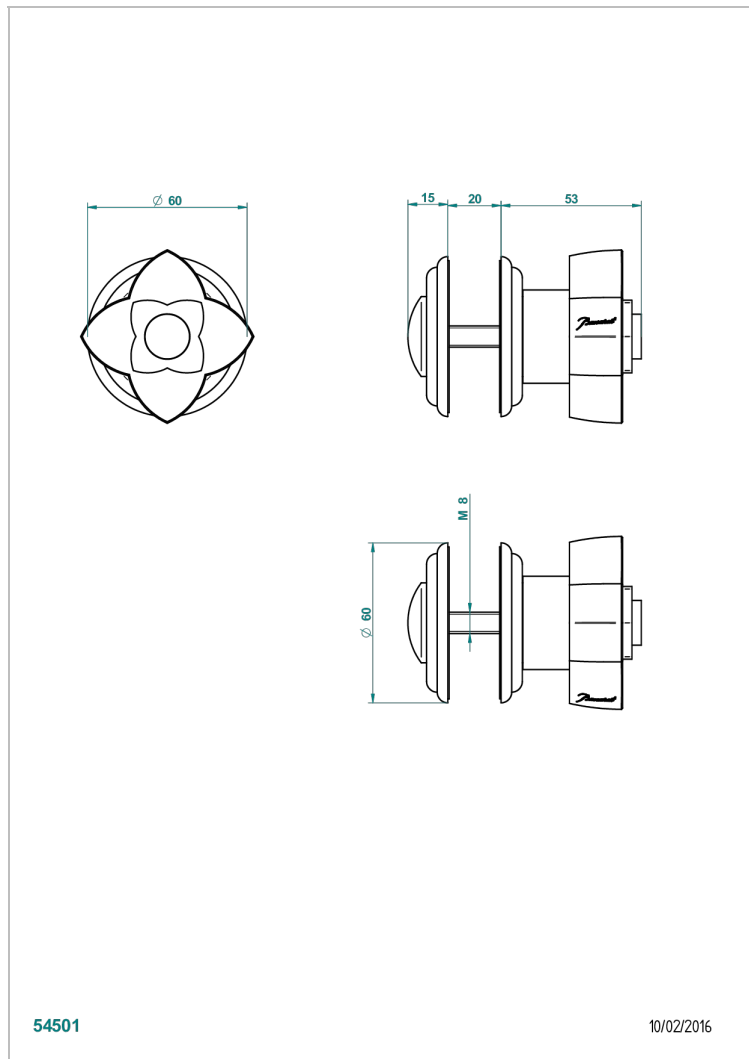

PETALE DE CRISTAL - BLACK CRYSTAL

U6D-639V

Large knob

THG[®]
PARIS

CHARACTERISTIC

- Pétale de Cristal - Black crystal
- Large knob

AVAILABLE FINITIONS

Black ceram - D30
Blush PVD - H62
Brass color PVD - H49
Brown bronze color PVD - F33
Chrome polished - A02
Chrome polished / gold polished - G02