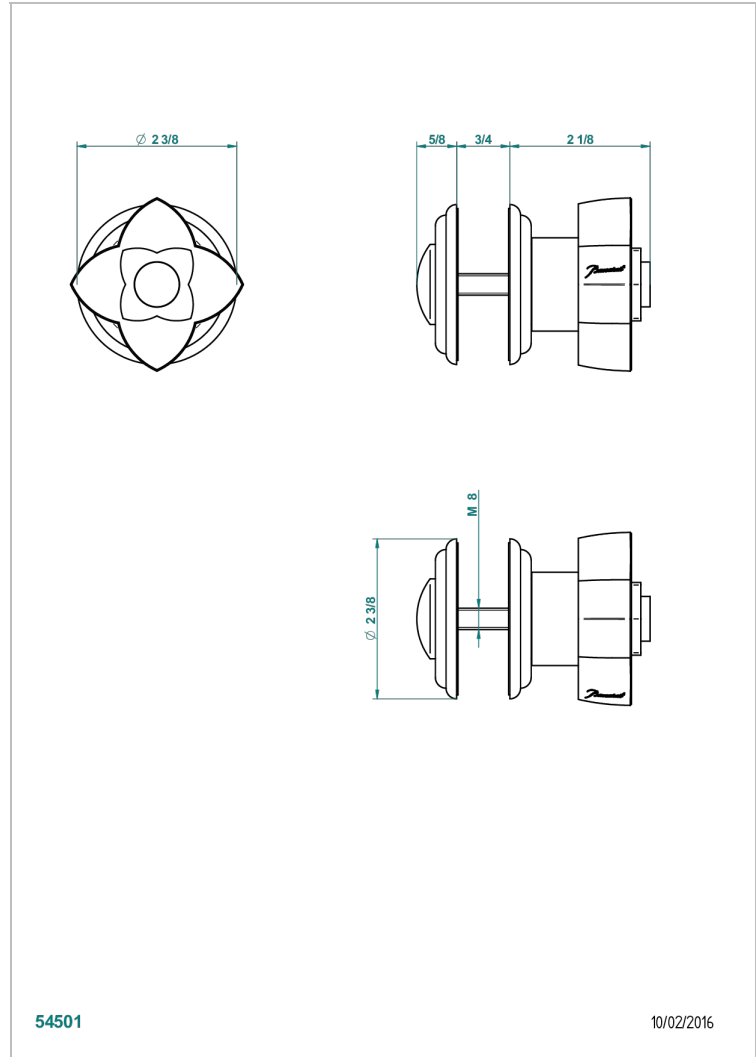

PETALE DE CRISTAL - BLACK CRYSTAL

U6D-639V

Large knob

THG[®]
PARIS

54501

10/02/2016

CHARACTERISTIC

- Pétale de Cristal - Black crystal
- Large knob