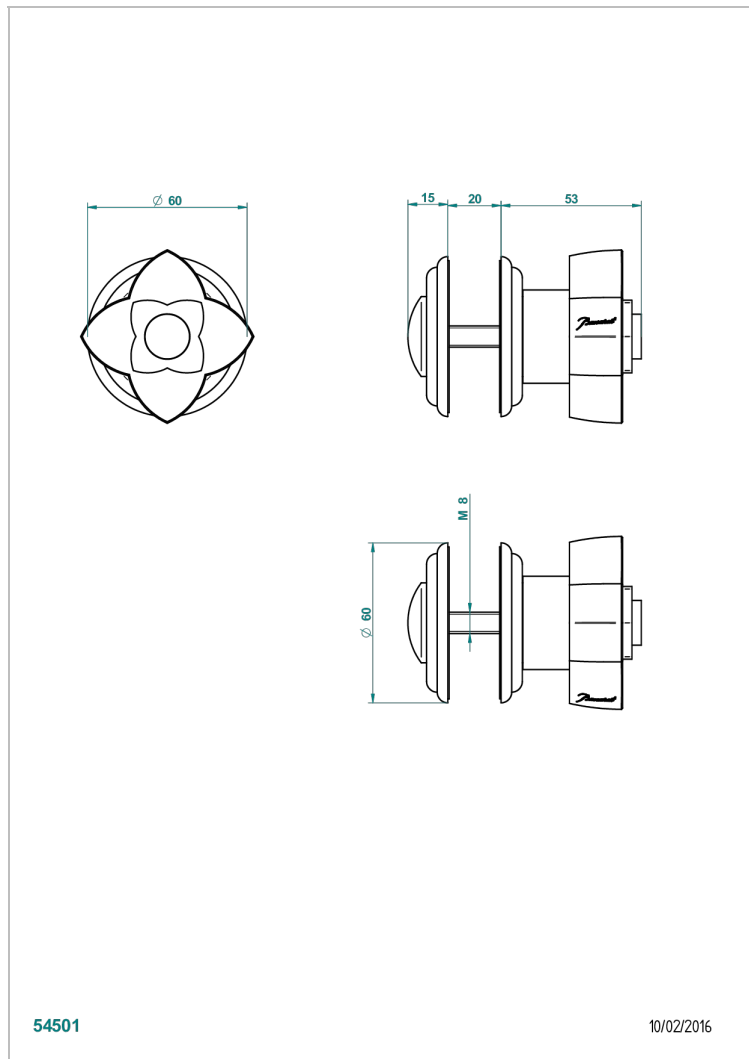

PETALE DE CRISTAL - BLACK CRYSTAL

U6D-639V

Large door knob

THG[®]
PARIS

CHARACTERISTIC

- Pétale de Cristal - Black crystal
- Large door knob

AVAILABLE FINITIONS

Antique nickel - H28
Black ceram - D30
Blush PVD - H62
Brass color PVD - H49
Brown bronze color PVD - F33
Gold color PVD - H52