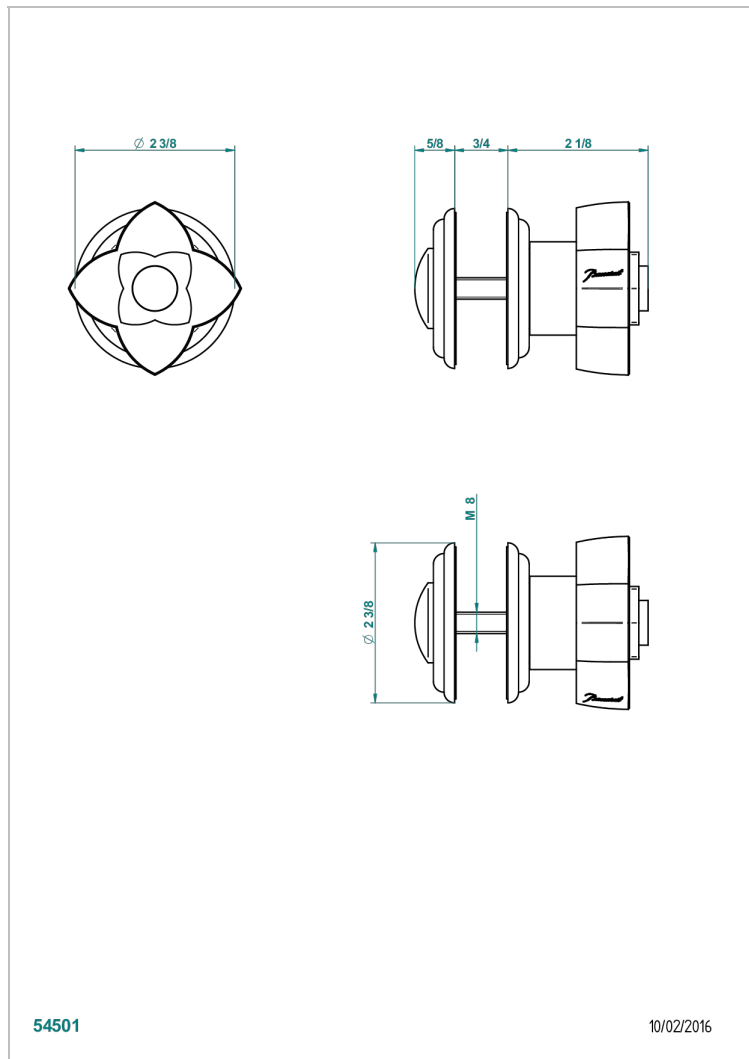

PETALE DE CRISTAL - BLACK CRYSTAL

U6D-639V

Large door knob

THG[®]
PARIS

CHARACTERISTIC

- Pétale de Cristal - Black crystal
- Large door knob

AVAILABLE FINITIONS

Antique nickel - H28
Black ceram - D30
Blush PVD - H62
Brass color PVD - H49
Brown bronze color PVD - F33
Gold color PVD - H52