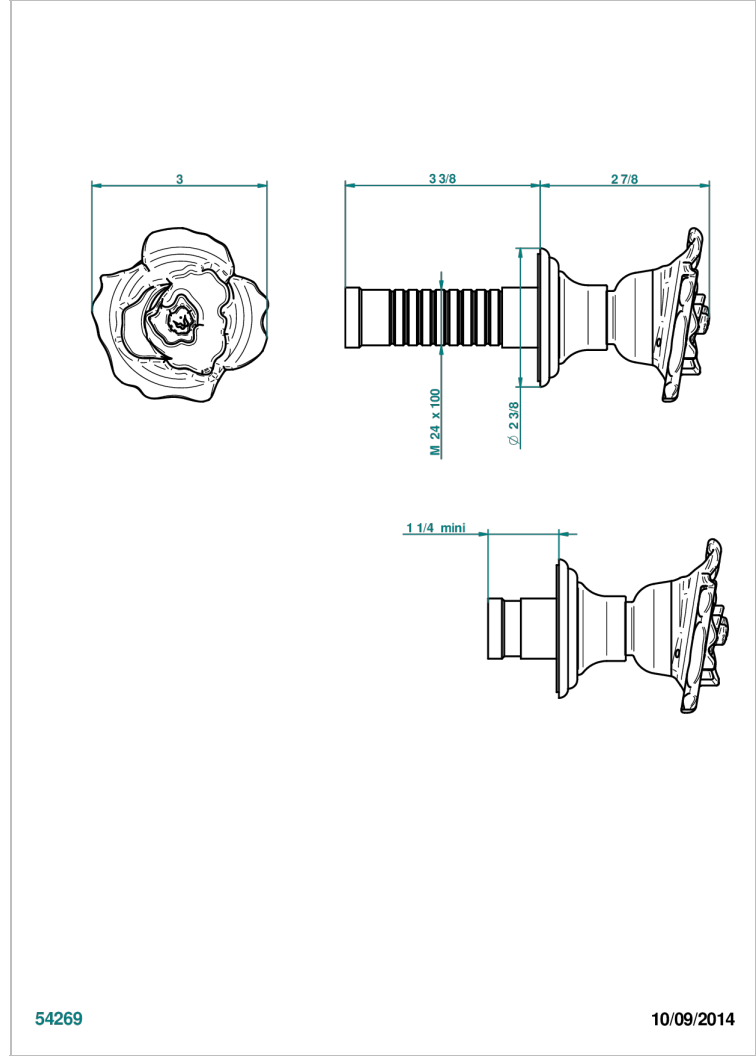

Trim only for wall valve 1/2" ref.30/CA & 30/HA and 3/4" ref.32/CA & 32/HA and diverter ref.50/4VMA

54269

10/09/2014

### CHARACTERISTIC

- Rose
- Trim only for wall valve 1/2" ref.30/CA & 30/HA and 3/4" ref.32/CA & 32/HA and diverter ref.50/4VMA

### RELATED SKU'S

- Ref. G00-30/CA Wall mounted 1/2" valve body with ceramic head, 1/4 turn left - no trim
- Ref. G00-30/HA Wall mounted 1/2" valve body with ceramic head, 1/4 turn right
- Ref. G00-32/CA Wall mounted 3/4" valve with ceramic head, 1/4 turn left - no trim
- Ref. G00-32/HA Wall mounted 3/4" valve body with ceramic head, 1/4 turn right - no trim