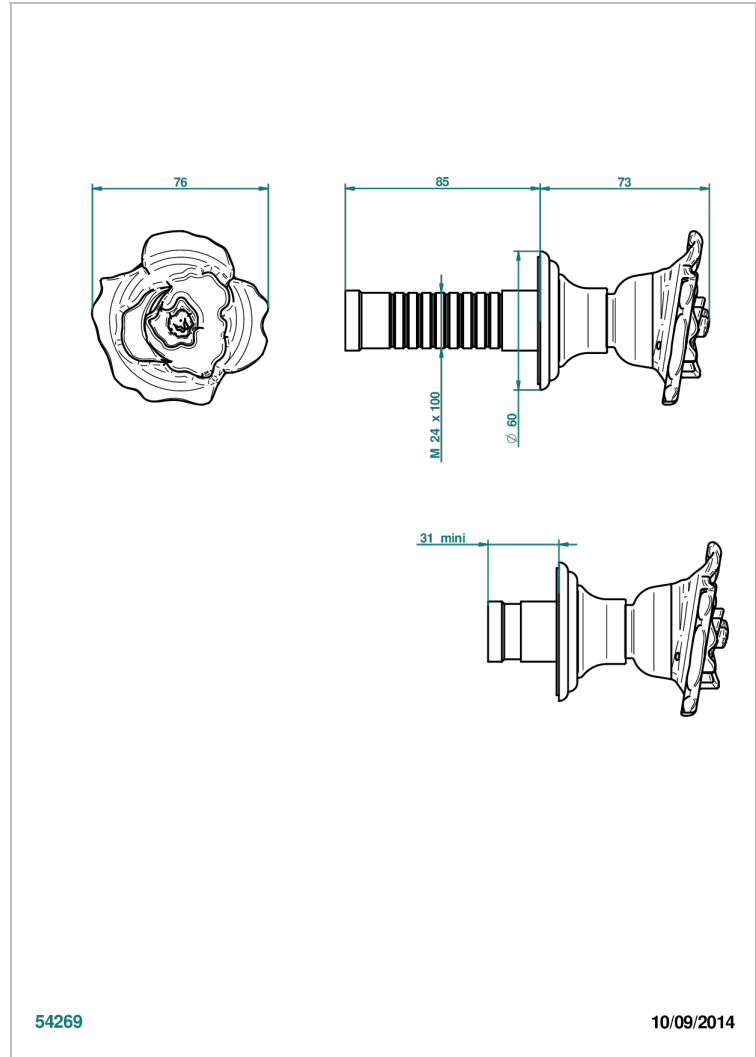

Trim only for wall valve 1/2" ref.30/CA & 30/HA and 3/4" ref.32/CA & 32/HA and diverter ref.50/4VMA

54269

10/09/2014

CHARACTERISTIC

- Rose
- Trim only for wall valve 1/2" ref.30/CA & 30/HA and 3/4" ref.32/CA & 32/HA and diverter ref.50/4VMA

RELATED SKU'S

- Ref. G00-30/CA Wall mounted 1/2" valve body with ceramic head, 1/4 turn left - no trim
- Ref. G00-30/HA Wall mounted 1/2" valve body with ceramic head, 1/4 turn right
- Ref. G00-32/CA Wall mounted 3/4" valve with ceramic head, 1/4 turn left - no trim
- Ref. G00-32/HA Wall mounted 3/4" valve body with ceramic head, 1/4 turn right - no trim

AVAILABLE FINITIONS

Antique nickel - H28
 Black ceram - D30
 Blush PVD - H62
 Brass color PVD - H49
 Brown bronze color PVD - F33
 Gold color PVD - H52

Graphite PVD - H64
 Matt Umber PVD - H67
 Matt blush PVD - H60
 Matt brass color PVD - H50
 Matt brown bronze color PVD - F34
 Matt chrome - C02