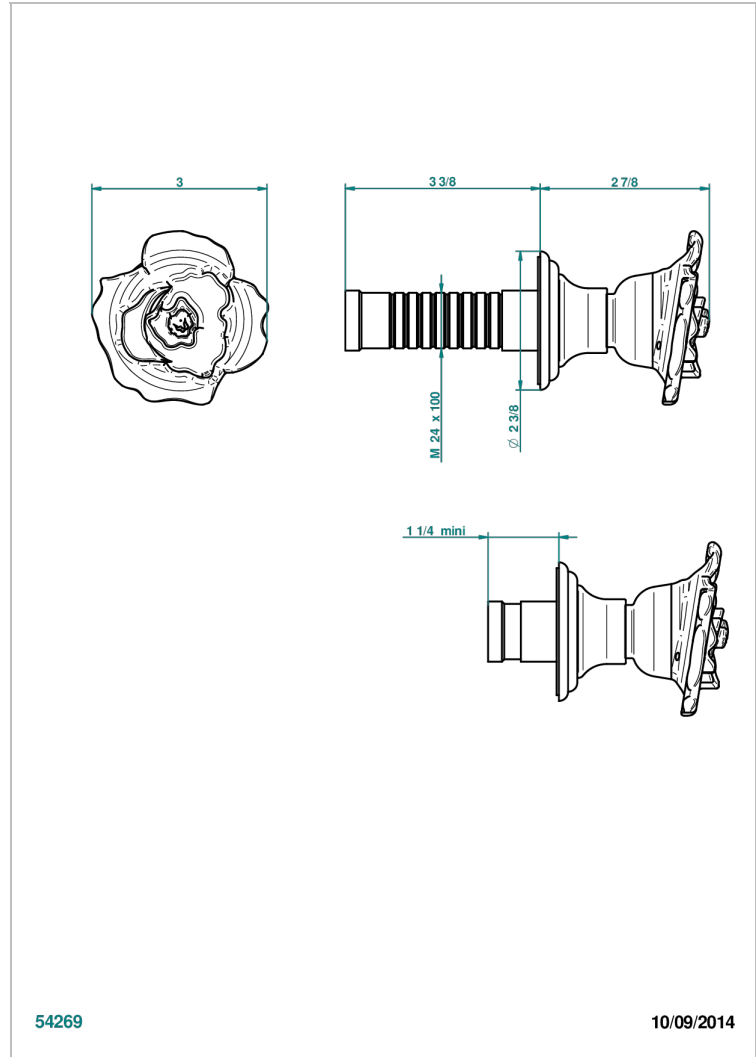

Trim only for wall valve 1/2" ref.30/CA & 30/HA and 3/4" ref.32/CA & 32/HA and diverter ref.50/4VMA

54269

10/09/2014

CHARACTERISTIC

- Rose
- Trim only for wall valve 1/2" ref.30/CA & 30/HA and 3/4" ref.32/CA & 32/HA and diverter ref.50/4VMA

RELATED SKU'S

- Ref. G00-30/CA Wall mounted 1/2" valve body with ceramic head, 1/4 turn left - no trim
- Ref. G00-30/HA Wall mounted 1/2" valve body with ceramic head, 1/4 turn right
- Ref. G00-32/CA Wall mounted 3/4" valve with ceramic head, 1/4 turn left - no trim
- Ref. G00-32/HA Wall mounted 3/4" valve body with ceramic head, 1/4 turn right - no trim

AVAILABLE FINITIONS

Antique nickel - H28
 Black ceram - D30
 Blush PVD - H62
 Brass color PVD - H49
 Brown bronze color PVD - F33
 Gold color PVD - H52

Graphite PVD - H64
 Matt Umber PVD - H67
 Matt blush PVD - H60
 Matt brass color PVD - H50
 Matt brown bronze color PVD - F34
 Matt chrome - C02