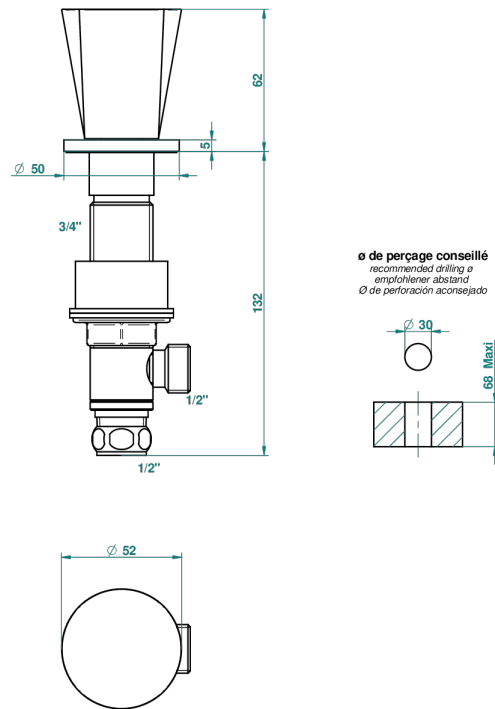

# METAMORPHOSE

G6A-35

Rim mounted 1/2" valve

THG<sup>®</sup>  
PARIS

54260

30/09/2014

## CHARACTERISTIC

- Métamorphose
- Rim mounted 1/2" valve