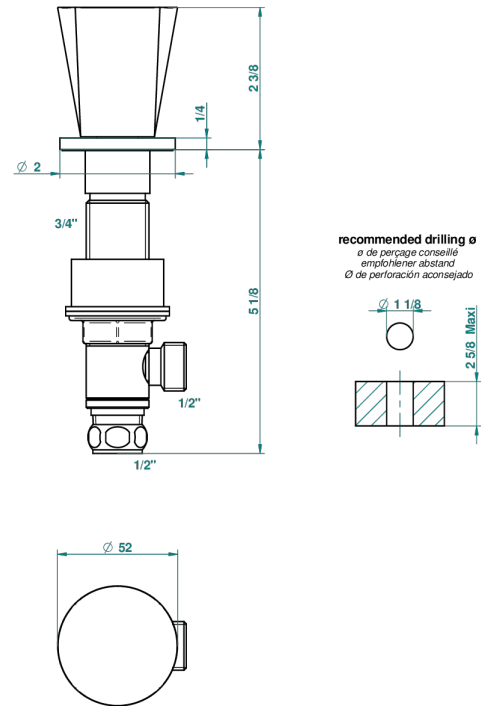

METAMORPHOSE

G6A-35

Rim mounted 1/2" valve

54260

30/09/2014

CHARACTERISTIC

- Métamorphose
- Rim mounted 1/2" valve

AVAILABLE FINITIONS