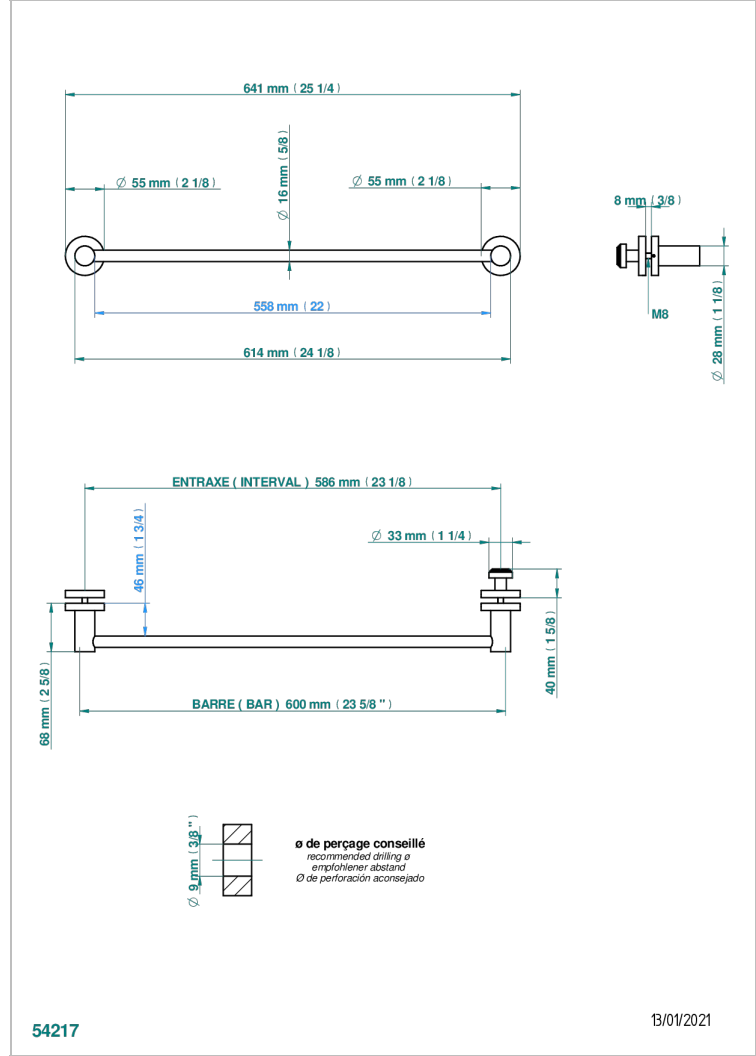

SYSTEM SMOOTH METAL WITH LEVER

G9B-514V2

THG[®]
PARIS

Towel rail with one rail for glass door with knob on side and escutcheon the other side

CARACTERÍSTICAS

- System Smooth Metal with lever
- Towel rail with one rail for glass door with knob on side and escutcheon the other side