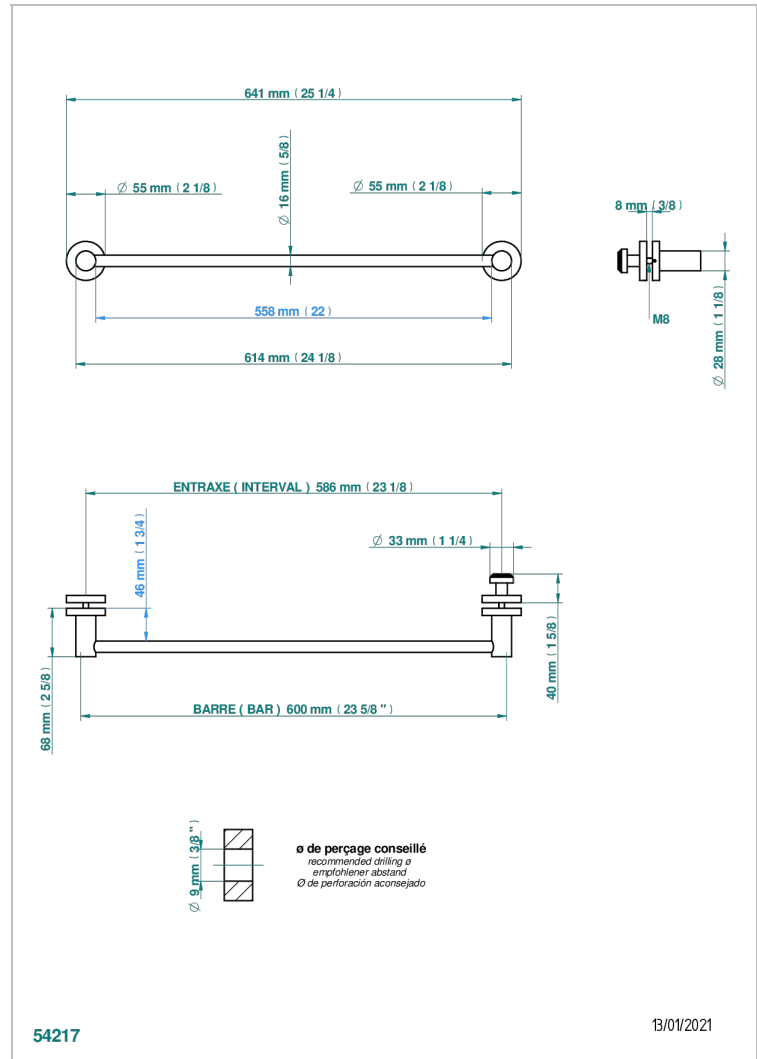

SYSTEM SMOOTH METAL WITH LEVER

G9B-514V2

THG[®]
PARIS

Towel rail with one rail for glass door with knob on side and escutcheon the other side

CARACTERÍSTICAS

- System Smooth Metal with lever
- Towel rail with one rail for glass door with knob on side and escutcheon the other side