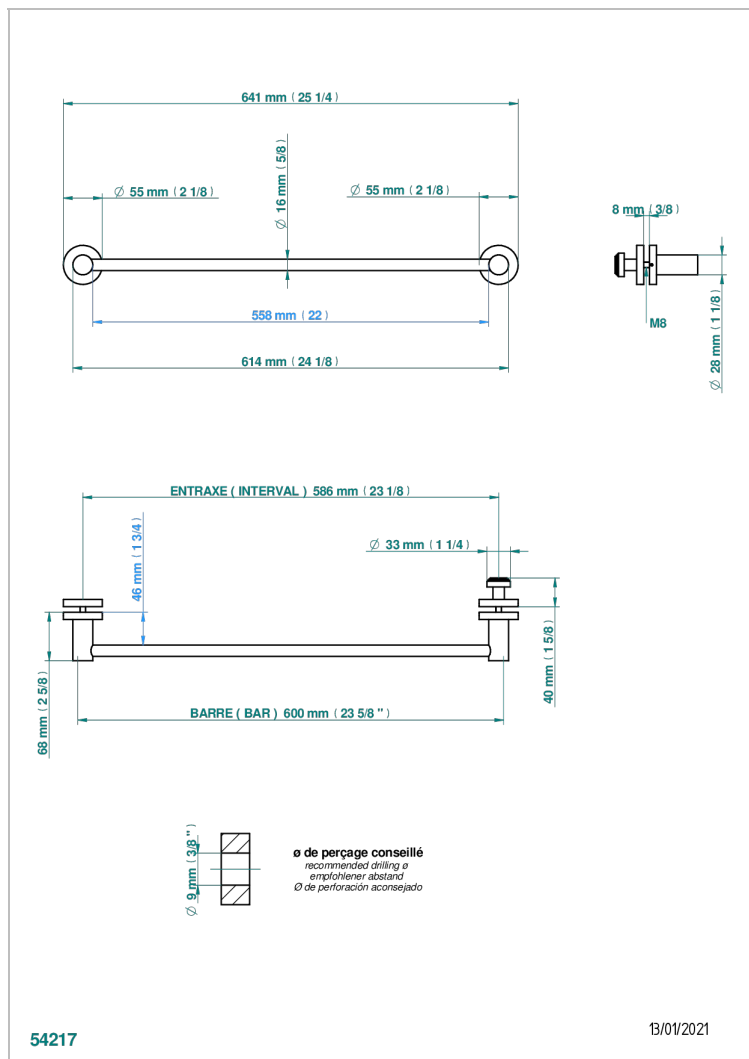

SYSTEM SMOOTH METAL WITH LEVER

G9B-514V2

Towel rail with one rail for glass door with knob on side and escutcheon the other side

CHARACTERISTIC

- System Smooth Metal with lever
- Towel rail with one rail for glass door with knob on side and escutcheon the other side