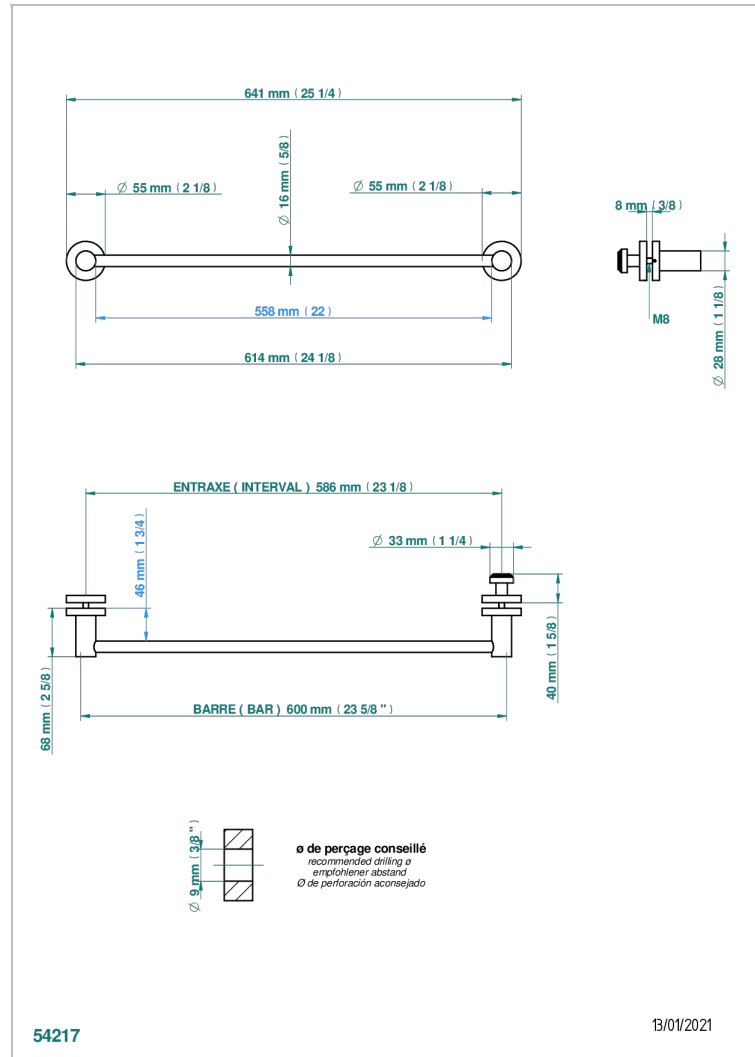

# SYSTEM SMOOTH METAL WITH LEVER

G9B-514V2

Towel rail with one rail for glass door with knob on side and escutcheon the other side

## EIGENSCHAFTEN

- System Smooth Metal with lever
- Towel rail with one rail for glass door with knob on side and escutcheon the other side