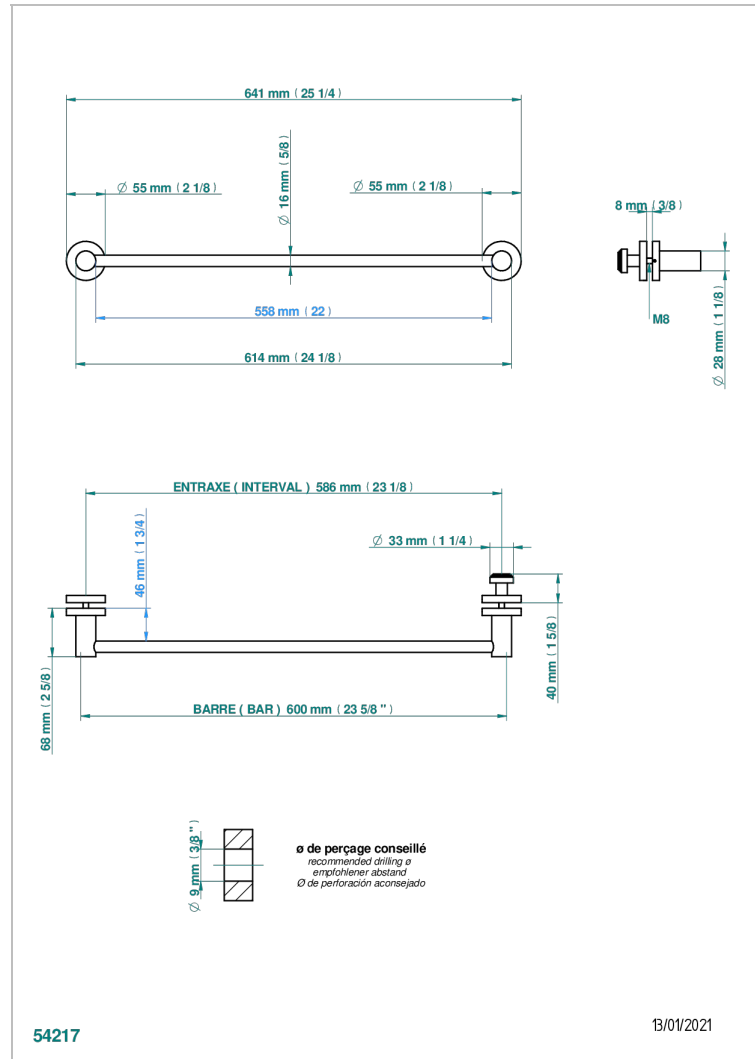

SYSTEM SMOOTH METAL WITH LEVER

G9B-514V2

THG[®]
PARIS

Towel rail with one rail for glass door with knob on side and escutcheon the other side

CARACTERÍSTICAS

- System Smooth Metal with lever
- Towel rail with one rail for glass door with knob on side and escutcheon the other side