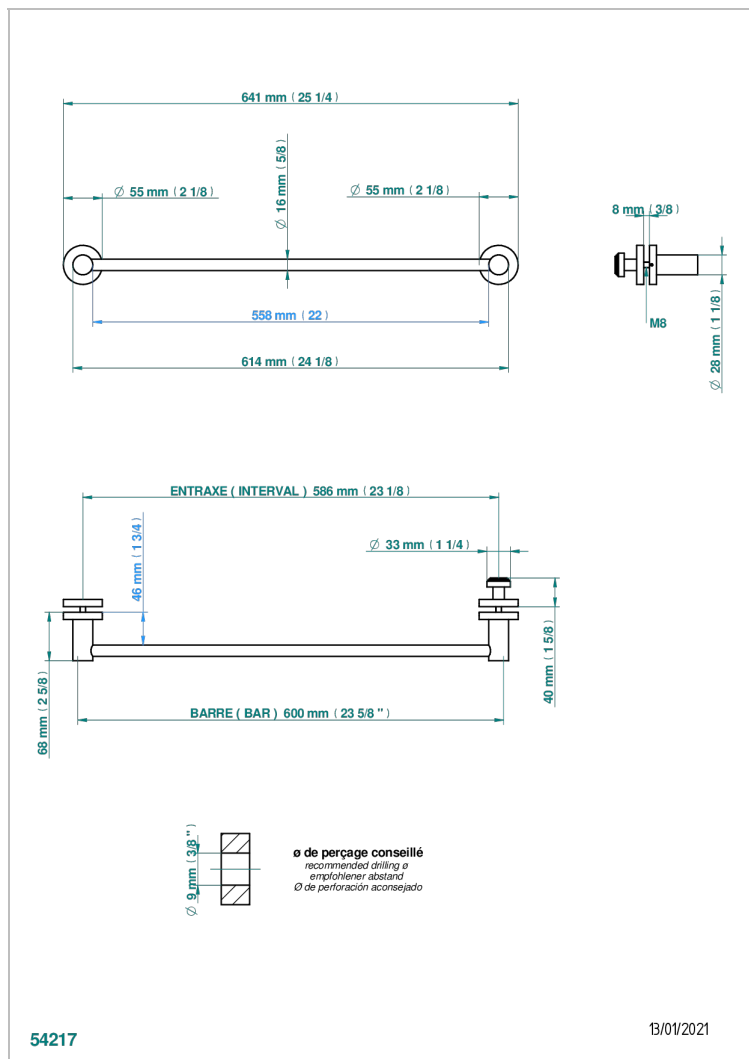

# SYSTEM SMOOTH METAL WITH LEVER

G9B-514V2

Towel rail with one rail for glass door with knob on side and escutcheon the other side

## CHARACTERISTIC

- System Smooth Metal with lever
- Towel rail with one rail for glass door with knob on side and escutcheon the other side